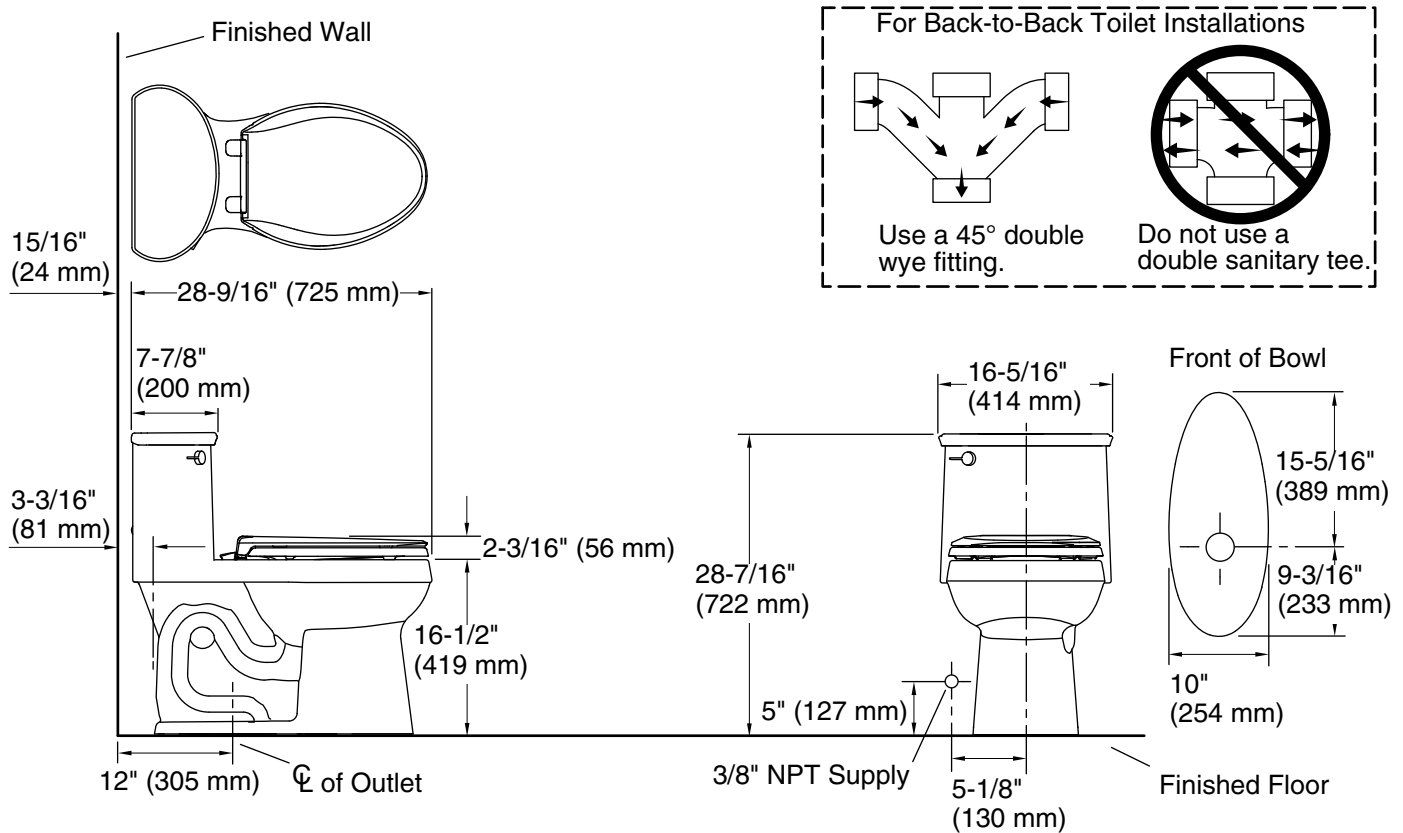

#### Features

- One-piece toilets integrate the tank and bowl into a seamless, easy-to-clean design
- Elongated bowl offers added room and comfort
- Comfort Height® feature offers chair-height seating that makes sitting down and standing up easier for most adults
- 1.28 gpf (4.8 lpf)
- 2-1/8" (54 mm) fully glazed trapway
- Left-hand Polished Chrome trip lever
- AquaPiston® canister optimizes the flow out of the tank, harnessing gravity and the natural powerful reducing cascade of water to increase the power and effectiveness of the flush
- Easy-to-flush canister design requires less force to actuate than a 3" (76 mm) flapper, and has 90% less exposed seal material which resists conditions that cause wear, tear, shrinkage and swelling
- Cachet® Quiet-Close™ seat closes quietly and quickly unlatches from the toilet for easy removal and convenient cleaning

#### Installation

- Standard 12" (305 mm) rough-in
- Supply line sold separately

## Technical Information

All product dimensions are nominal.

Toilet type:	Floor-mount
Waste Outlet:	Floor
Bowl shape:	Elongated
Flush type:	AquaPiston
Trap passageway:	2-1/8" (54 mm)
Water surface size:	11" x 7-3/4" (279 mm x 197 mm)
Rim to water surface:	6-1/16" (154 mm)
Rough-in:	12" (305 mm)
Seat-mounting holes:	5-1/2" (140 mm)

Accessibility standards may require controls to be located on the open side of the toilet.