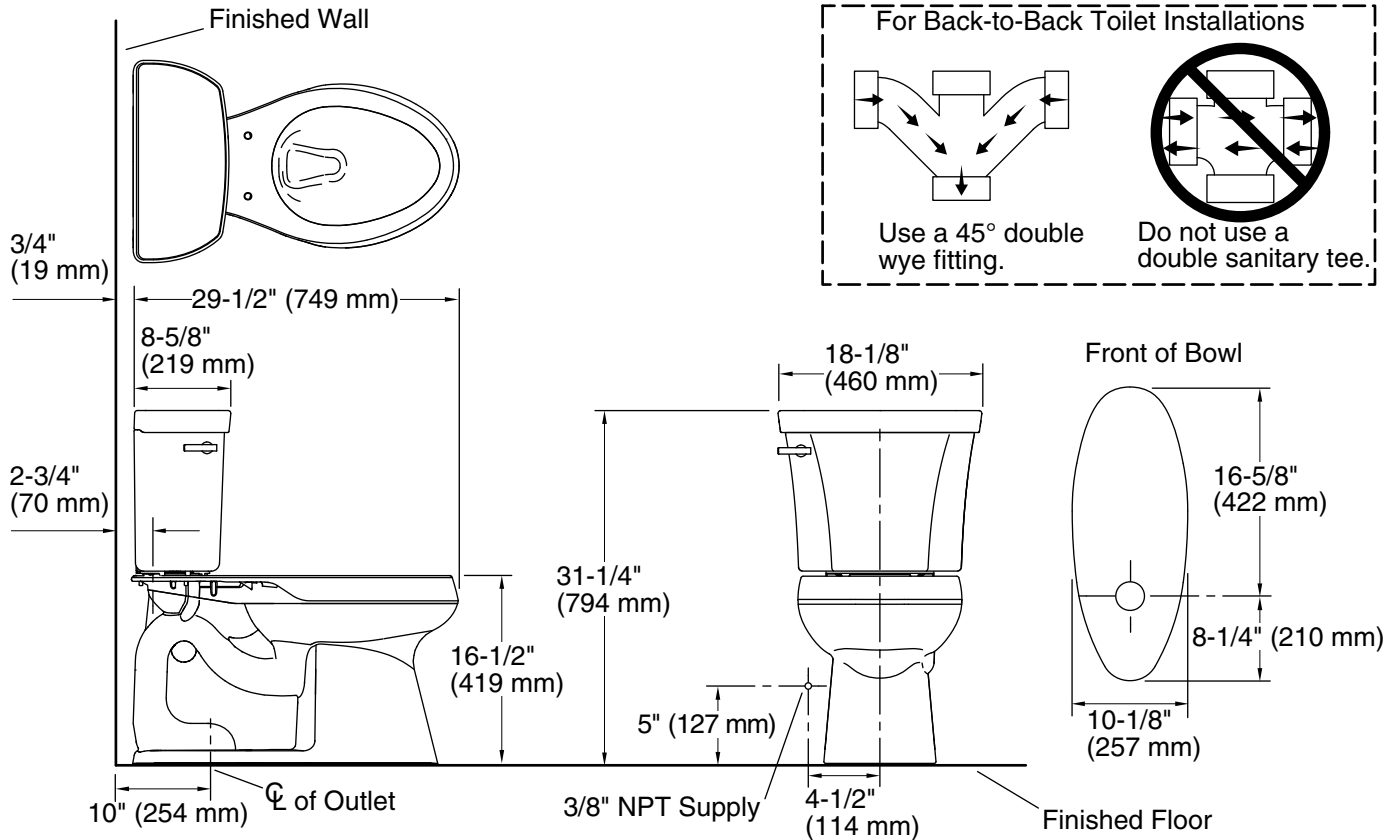

Highline® Comfort Height®

two-piece elongated 1.28 gpf toilet
K-3889

Features

- Two-piece toilet.
- Elongated bowl offers added room and comfort.
- Comfort Height® feature offers chair-height seating that makes sitting down and standing up easier for most adults.
- 1.28 gpf (4.8 lpf).
- Standard left-hand Polished Chrome trip lever included.
- Combination consists of the K-4467 tank and the K-4373 bowl.
- 10" (254 mm) rough-in.

Included Components

Product consists of:

- K-4373 Elongated chair height toilet bowl
- K-4467 Toilet tank, 1.28 gpf

Additional Components:

- Bolt cap accessory pack
- Tank accessory pack
- Tank cover
- Trip lever

Highline® Comfort Height®

two-piece elongated 1.28 gpf toilet

K-3889

Technical Information

All product dimensions are nominal.

Toilet type:	Two-piece, Floor-mount
Waste Outlet:	Floor
Bowl shape:	Elongated
Flush type:	Class Five®
Trap passageway:	2-1/8" (54 mm)
Water Consumption	
Full:	1.28 gpf (4.8 lpf)
Water surface size:	11-3/8" x 8" (289 mm x 203 mm)
Rim to water surface:	5-3/8" (137 mm)
Rough-in:	10" (254 mm)
Seat-mounting holes:	5-1/2" (140 mm)

Accessibility standards may require controls to be located on the open side of the toilet.