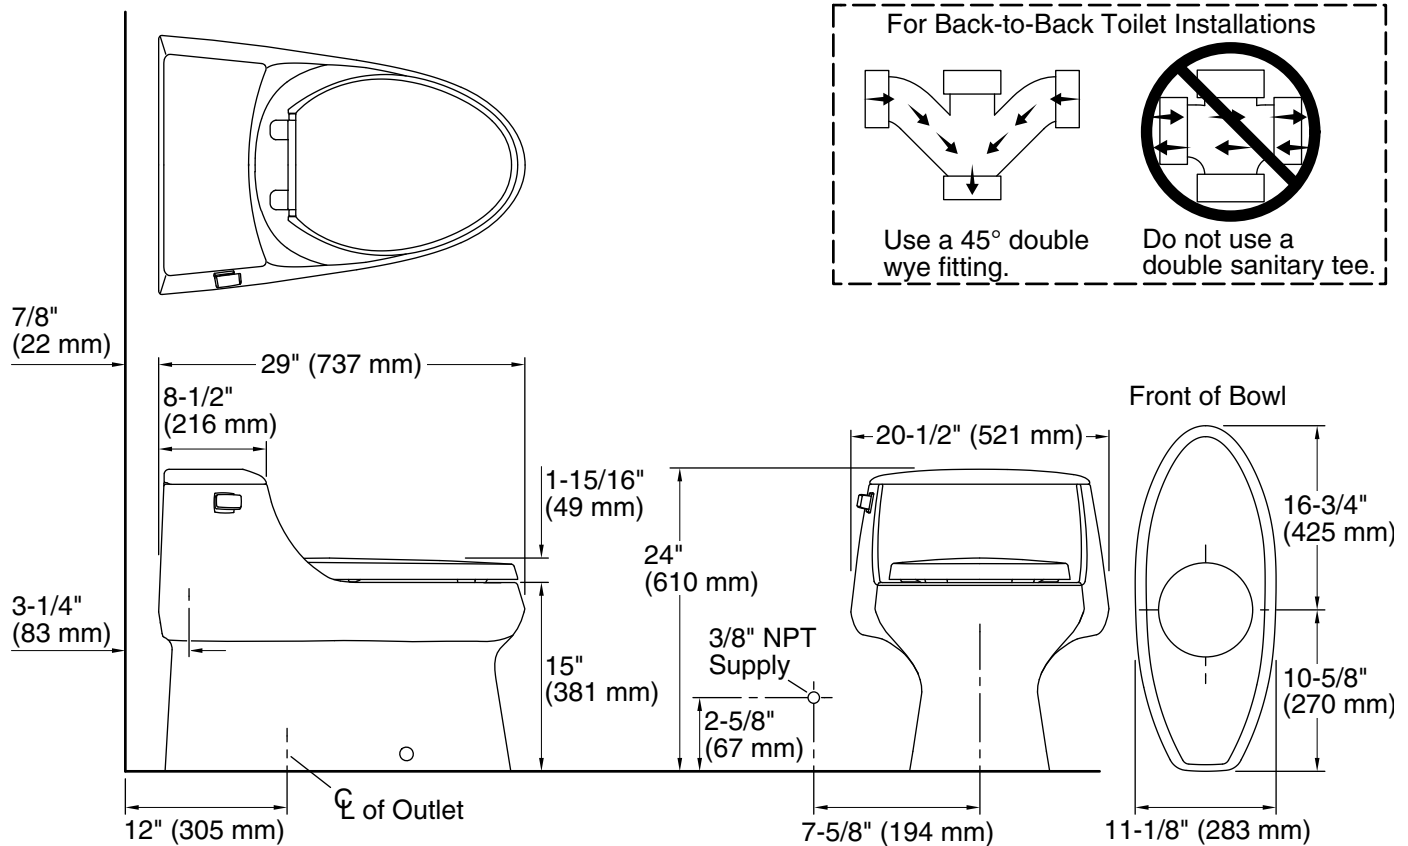

### Installation

- Standard 12" (305 mm) rough-in
- Supply line sold separately
- Requires mounting plate for heated seat installation (sold separately)

### Technical Information

All product dimensions are nominal.

Toilet type:	Floor-mount
Waste Outlet:	Floor
Bowl shape:	Elongated
Flush type:	Siphon jet
Trap passageway:	2-1/16" (52 mm)
Water surface size:	11-1/2" x 7" (292 mm x 178 mm)
Rough-in:	12" (305 mm)
Template:	1231981-7, required, included