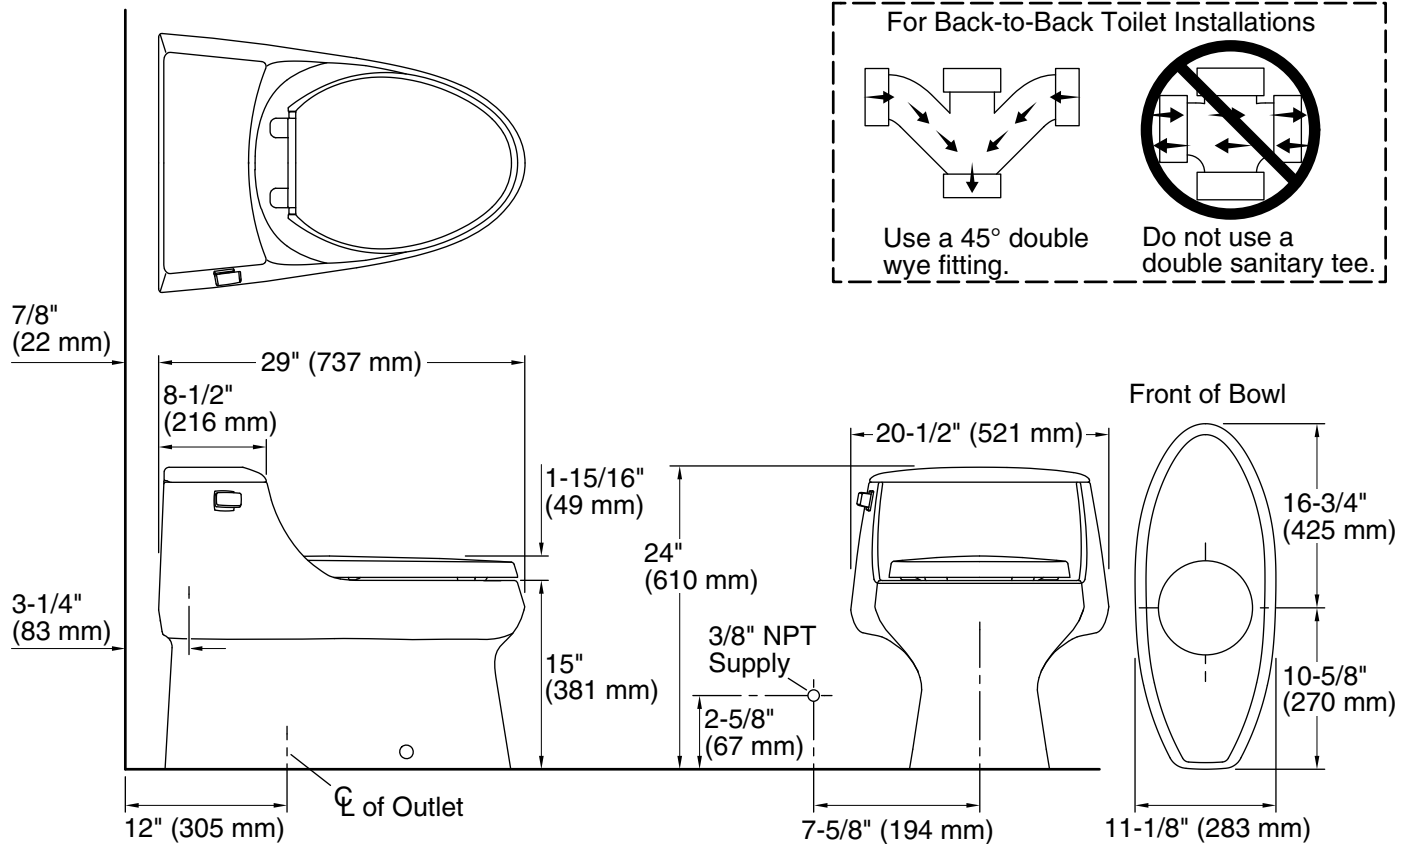

San Raphael®

one-piece elongated 1.28 gpf toilet
K-3722

Features

- One-piece toilets integrate the tank and bowl into a seamless, easy-to-clean design.
- Elongated bowl offers added room and comfort.
- 1.28 gpf (4.8 lpf).
- Skirted trapway simplifies cleaning.
- Quiet-Close™ prevents slamming by slowly bringing the toilet seat and lid to a gentle close.
- Quick-Release™ hinges allow seat to be unlatched from toilet for easy removal and convenient cleaning; no tools required.
- Overhanging lid design creates a clean and sleek look.

Installation

- Standard 12" (305 mm) rough-in.
- Supply line sold separately.

Water Conservation & Rebates

- Eligible for consumer rebates in some municipalities.

Recommended Products/Accessories

- K-75796 Cachet® Nightlight Quiet-Close™ Elongated Toilet Seat
- K-4108 C³®-230 Elongated cleansing toilet seat
- 1023457 Wax Ring/Hardware Kit
- 1265114 Connector Hose
- K-23726 Drain treatment

Available Colors/Finishes

Color tiles intended for reference only.

Color Code Description

	0	White
--	---	-------

Technical Information

All product dimensions are nominal.

Toilet type:	One-piece, Floor-mount
Waste Outlet:	Floor
Bowl shape:	Elongated
Flush type:	Siphon jet
Trap passageway:	2-1/16" (52 mm)
Water Consumption	
Full:	1.28 gpf (4.8 lpf)
Water surface size:	11-1/2" x 7" (292 mm x 178 mm)
Rough-in:	12" (305 mm)
Template:	1231981-7, required, included

Notes

Install this product according to the installation instructions.

For back-to-back toilet installations: Use only a 45° double wye fitting.