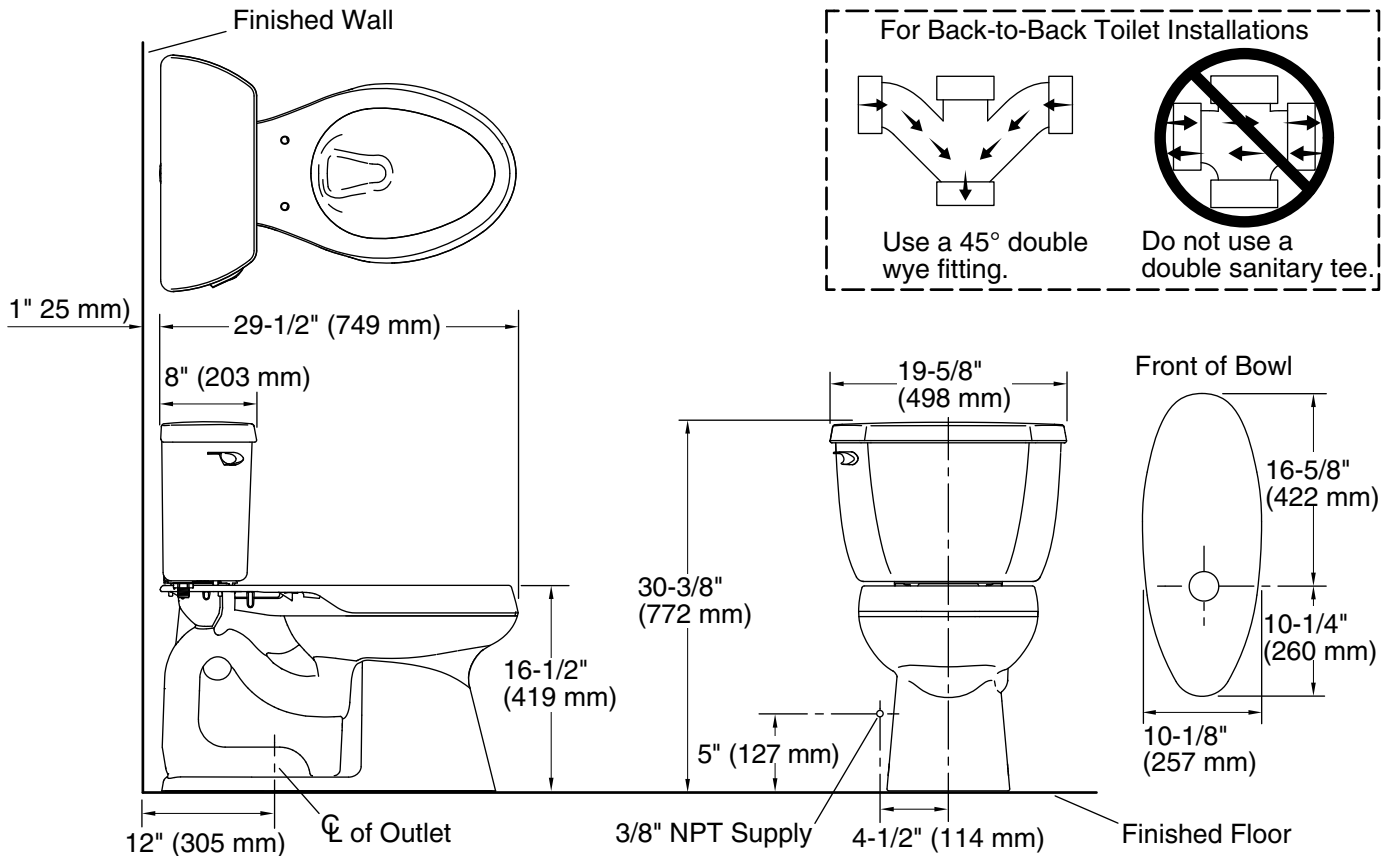

Installation

- Standard 12" (305 mm) rough-in.
- Three-bolt installation.

Water Conservation & Rebates

- Eligible for consumer rebates in some municipalities.

Recommended Products/Accessories

- K-4636 Cachet® Quiet-Close™ Elongated Toilet Seat
- K-5588 Purefresh® Elongated Toilet Seat
- K-4108 C³®-230 Elongated cleansing toilet seat
- K-5420 Low-Profile Bolt Caps
- K-9380-L Left-Hand Trip Lever
- 1023457 Wax Ring/Hardware Kit
- 1265114 Connector Hose
- K-23726 Drain treatment

Included Components

Product consists of:

- K-4199 Two-piece elongated chair height toilet bowl
- K-4436 Toilet tank, 1.28 gpf

Additional Components:

- Bolt cap accessory pack
- Tank accessory pack
- Tank cover
- Trip lever

Highline® Classic Comfort Height®

two-piece elongated 1.28 gpf toilet

K-3658

Technical Information

All product dimensions are nominal.

- Toilet type: Two-piece, Floor-mount
- Waste Outlet: Floor
- Bowl shape: Elongated
- Flush type: Class Five®
- Trap passageway: 2-1/8" (54 mm)
- Water Consumption
 - Full: 1.28 gpf (4.8 lpf)
- Water surface size: 11-3/8" x 8" (289 mm x 203 mm)
- Rim to water surface: 5-3/8" (137 mm)
- Rough-in: 12" (305 mm)
- Seat-mounting holes: 5-1/2" (140 mm)

Notes

- Install this product according to the installation instructions.
- For back-to-back toilet installations: Use only a 45° double wye fitting.
- ADA, OBC, CSA B651 compliant when installed to the specific requirements of these regulations.
- Plumbing codes may require elongated toilets and elongated, open-front seats in public bathrooms.
- Accessibility standards may require controls to be located on the open side of the toilet.