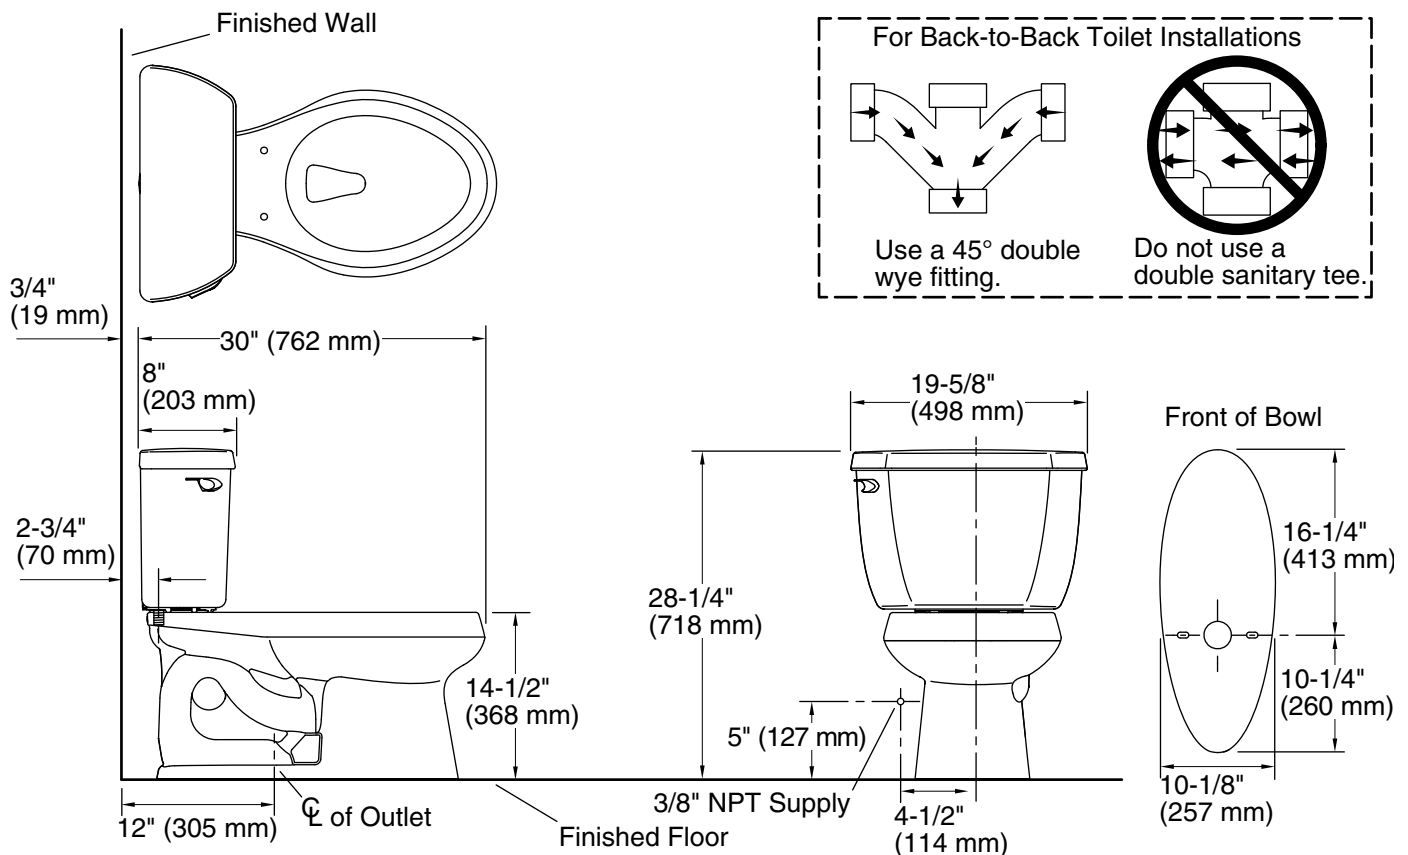

KOHLER®

Wellworth® Classic

Two-piece elongated toilet, 1.28 gpf
K-3575

Features

- Two-piece design
- Elongated bowl offers added room and comfort
- Left-hand Polished Chrome trip lever
- Combination consists of the K-4436 tank and the K-4198 bowl
- Coordinates with other products in the Wellworth collection
- KOHLER's canister flush valve harnesses the natural force of gravity and optimizes flushing performance
- Eligible for consumer rebates in some municipalities
- 1.28 gpf (4.8 lpf)
- 2-1/8" (54 mm) fully glazed trapway
- Class Five® canister optimizes the flow out of the tank, harnessing gravity and the natural powerful reducing cascade of water to increase the power and effectiveness of the flush

Installation

- Standard 12" (305 mm) rough-in
- Seat and supply line sold separately

Recommended Products/Accessories

K-5588 Purefresh® Deodorizing elongated toilet seat
K-4108 PureWash® E750 Elongated bidet toilet seat with remote control
K-5420 Low-Profile Bolt Caps
K-9380-L Left-Hand Trip Lever
1023457 Wax Ring/Hardware Kit
1265114 Connector Hose
K-23726 Drain treatment

3-15-2024 23:02 - US

THE BOLD LOOK
OF **KOHLER**®

Technical Information

All product dimensions are nominal.

Toilet type:	Floor-mount
Waste Outlet:	Floor
Bowl shape:	Elongated
Flush type:	Class Five
Trap passageway:	2-1/8" (54 mm)
Water surface size:	11-1/4" x 8-1/4" (286 mm x 210 mm)
Rim to water surface:	5-1/4" (133 mm)
Rough-in:	12" (305 mm)
Seat-mounting holes:	5-1/2" (140 mm)

Notes

Install this product according to the installation instructions.

For back-to-back toilet installations: Use only a 45° double wye fitting.