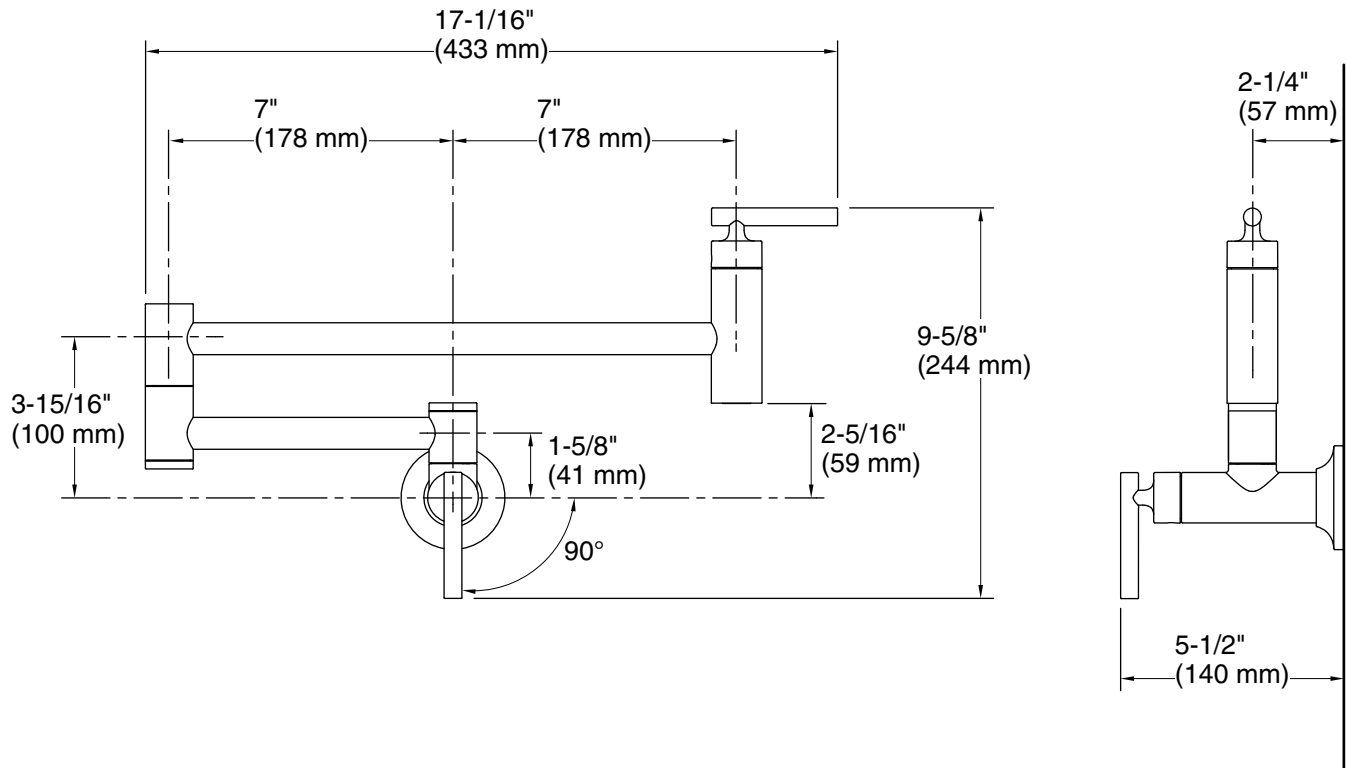

## Features

- Articulating spout with 360° rotation offers superior clearance for filling pots on cooktops and ranges
- 23-1/4" (591 mm) swing spout reach
- 5.2 gpm (19.7 lpm) maximum flow rate at 60 psi (4.14 bar)
- Single lever handle with main lever shutoff
- KOHLER® ceramic disc valves exceed industry longevity standards for a lifetime of durable performance
- Coordinates with contemporary-style kitchen products.

### Technical Information

All product dimensions are nominal.