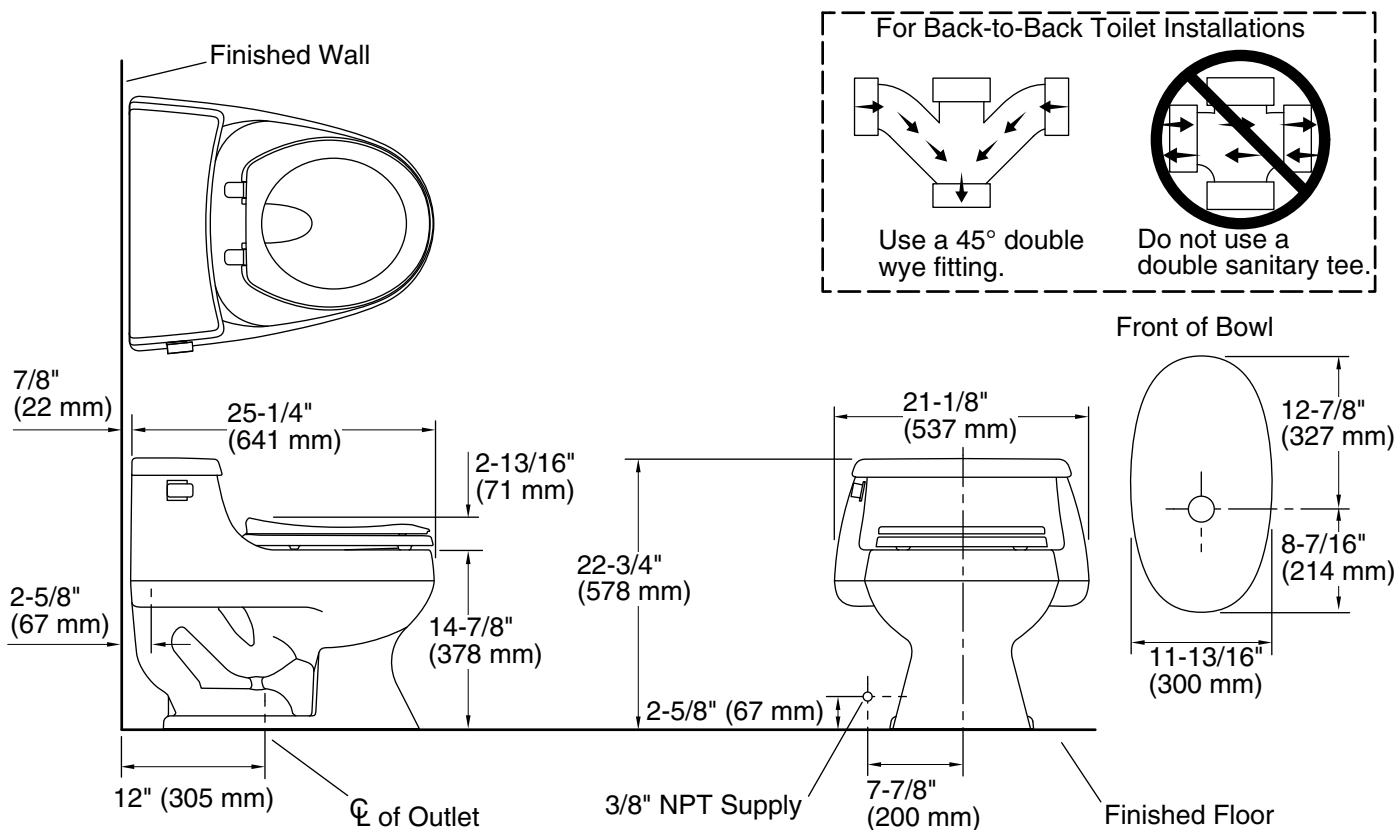

Rialto®

One-piece round-front toilet, 1.6 gpf
K-3386

Features

- One-piece toilets integrate the tank and bowl into a seamless, easy-to-clean design
- Round-front bowl offers an ideal solution for smaller bathrooms and powder rooms
- 1.6 gpf (6.0 lpf)
- Left-hand Polished Chrome trip lever
- Includes French Curve® seat
- Includes flexible supply line

Installation

- Standard 12" (305 mm) rough-in

Recommended Products/Accessories

K-5420 Low-Profile Bolt Caps

Codes/Standards

ASME A112.19.2/CSA B45.1
DOE - Energy Policy Act 1992
IAPMO Certification

KOHLER® Toilets and Seats Limited Warranty

2-28-2024 20:47 - US

THE BOLD LOOK
OF **KOHLER®**

Technical Information

All product dimensions are nominal.

Toilet type:	Floor-mount
Waste Outlet:	Floor
Bowl shape:	Round-front
Flush type:	Rim Jet
Trap passageway:	2-1/8" (54 mm)
Water surface size:	8-1/2" x 8-1/2" (216 mm x 216 mm)
Rim to water surface:	6-1/16" (154 mm)
Rough-in:	12" (305 mm)
Seat-mounting holes:	5-1/2" (140 mm)

Notes

Install this product according to the installation instructions.

For back-to-back toilet installations: Use only a 45° double wye fitting.