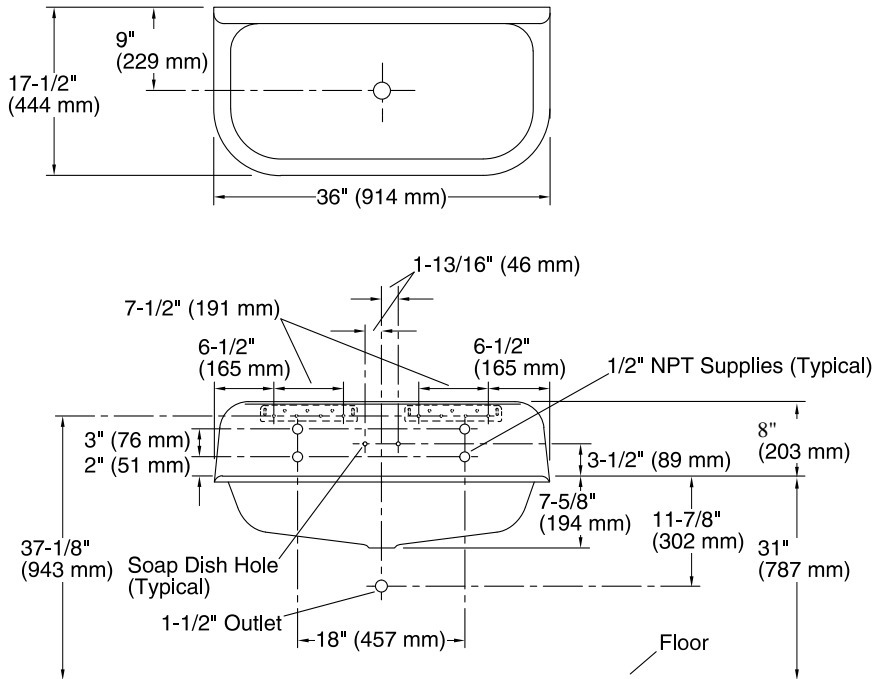

Color tiles intended for reference only.

Color	Code	Description
-------	------	-------------

	0	White
---	---	-------

Technical Information

All product dimensions are nominal.

Bowl configuration:	Single
Center(s):	5.5
Min. base cabinet width:	33" (838 mm)
Bowl area (Only):	Length: 32" (813 mm) Width: 14" (356 mm) Water depth: 7" (178 mm)
Number of deck holes:	4
Faucet hole spacing:	5-1/2" (140 mm)
Faucet hole(s):	1-1/2" (38 mm)
Soap/Lotion hole:	5/16" (8 mm)
Drain hole:	2-1/8" (54 mm)