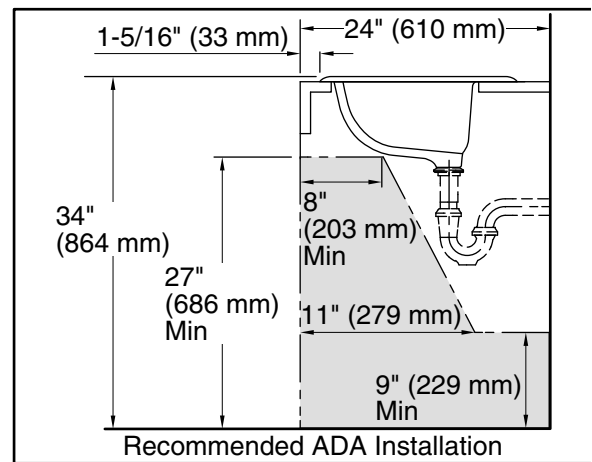

Tahoe®

21" rectangular drop-in bathroom sink
K-2895-4

Features

- 4" (102 mm) centerset faucet holes
- Overflow drain

Material

- KOHLER® enameled cast iron

Installation

- Drop-in

	0	White
-------------------------------------------------------------------------------------	---	-------

Technical Information

All product dimensions are nominal.

Bowl configuration:	Single
Center(s):	4
Bowl area (Only):	Length: 16" (406 mm) Width: 12" (305 mm) Water depth: 5" (127 mm)
With overflow:	Yes
Number of deck holes:	3
Faucet hole spacing:	4" (102 mm)
Faucet hole(s):	1-1/4" (32 mm)
Drain hole:	1-3/4" (44 mm)
Template:	116586-7, required, included