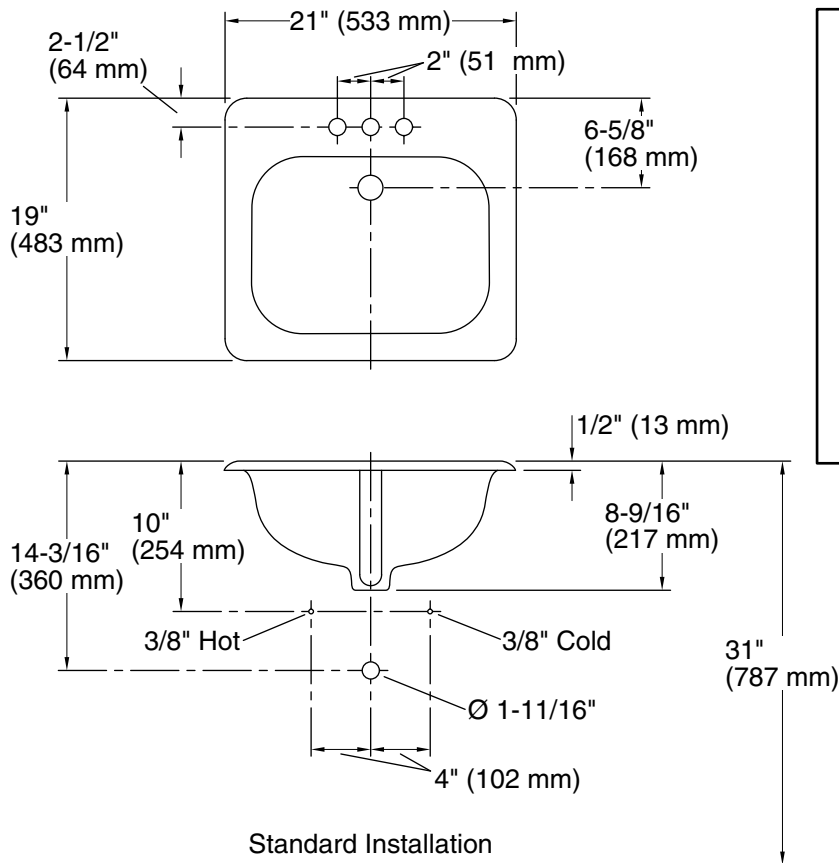

Tahoe®

21" rectangular drop-in bathroom sink
K-2895-4

Features

- 4" (102 mm) centerset faucet holes
- Overflow drain

Material

- KOHLER® enameled cast iron

Installation

- Drop-in

	0	White
-------------------------------------------------------------------------------------	---	-------

Technical Information

All product dimensions are nominal.

Bowl configuration:	Single
Center(s):	4
Bowl area (Only):	Length: 16" (406 mm) Width: 12" (305 mm) Water depth: 5" (127 mm)
With overflow:	Yes
Number of deck holes:	3
Faucet hole spacing:	4" (102 mm)
Faucet hole(s):	1-1/4" (32 mm)
Drain hole:	1-3/4" (44 mm)
Template:	116586-7, required, included