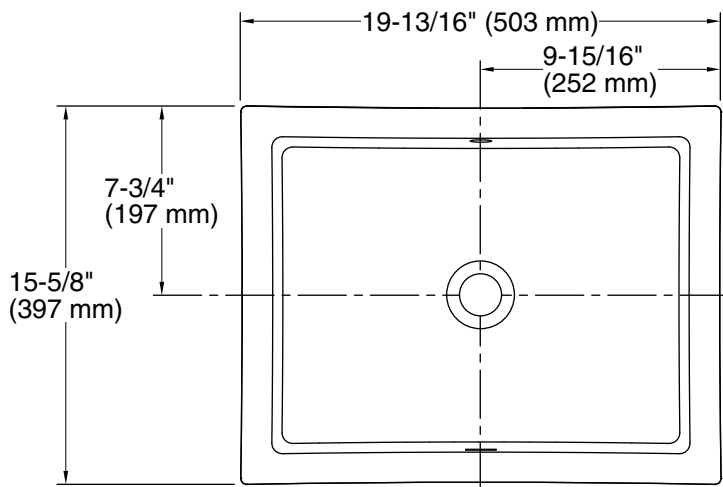

Features

- Geometric rectangular basin with vertical sides
- Overflow drain
- No faucet holes; requires wall- or counter-mount faucet

Material

- Vitreous china

Installation

- Undermount

Recommended Products/Accessories

Technical Information

All product dimensions are nominal.

- Bowl configuration: Single
- Bowl area (Only): Length: 17-1/4" (438 mm)
Width: 13" (330 mm)
Water depth: 3-1/8" (79 mm)
- With overflow: Yes
- Drain hole: 1-3/4" (44 mm)
- Template: 1109226-7, required, not included