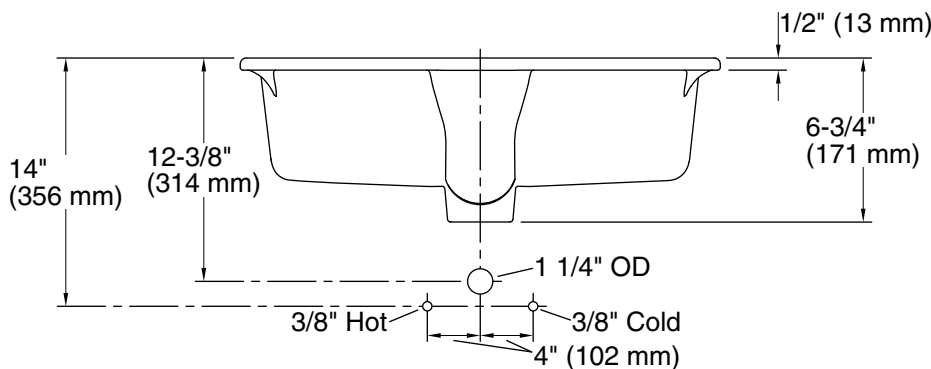

Features

- Geometric rectangular basin with vertical sides
- Overflow drain
- No faucet holes; requires wall- or counter-mount faucet

Material

- Vitreous china

Installation

- Undermount

Recommended Products/Accessories

Technical Information

All product dimensions are nominal.

- Bowl configuration: Single
- Bowl area (Only): Length: 17-1/4" (438 mm)
Width: 13" (330 mm)
Water depth: 3-1/8" (79 mm)
- With overflow: Yes
- Drain hole: 1-3/4" (44 mm)
- Template: 1109226-7, required, not included