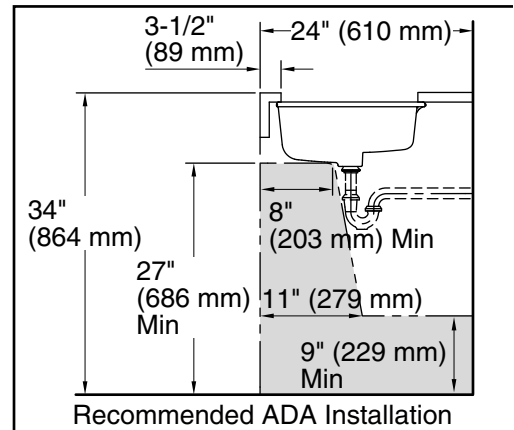

Features

- Geometric rectangular basin with vertical sides
- Overflow drain
- No faucet holes; requires wall- or counter-mount faucet

Material

- Vitreous china

Installation

- Undermount

Recommended Products/Accessories

- K-8998 P-Trap
- K-23726 Drain treatment
- K-23725 Cast iron cleaner

Included Components

- 1193643 Basin clamps

ADA

Codes/Standards

ASME A112.19.2/CSA B45.1
ADA
ICC/ANSI A117.1
IAPMO Certification

KOHLER® One-Year Limited Warranty

Technical Information

All product dimensions are nominal.

- Bowl configuration: Single
- Bowl area (Only): Length: 17-1/4" (438 mm)
Width: 13" (330 mm)
Water depth: 3-1/8" (79 mm)
- With overflow: Yes
- Drain hole: 1-3/4" (44 mm)
- Template: 1109226-7, required, not included