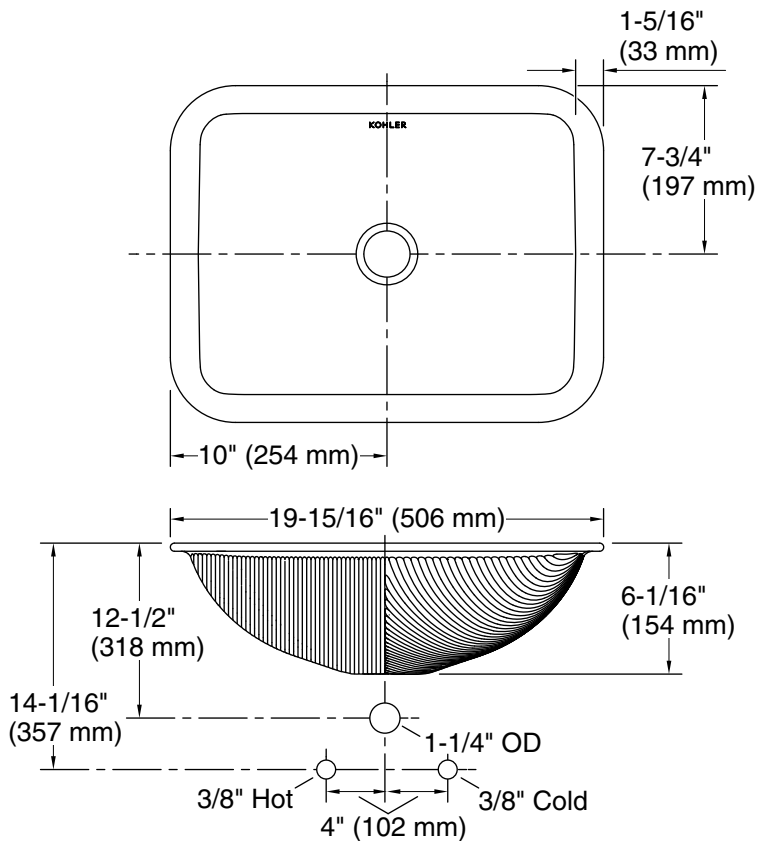

Recommended ADA Installation

Technical Information

All product dimensions are nominal.

Bowl configuration: Single

Min. base cabinet width: 13" (330 mm)

Bowl area (Only): Length: 17-3/8" (441 mm)
 Width: 13" (330 mm)
 Bowl depth: 5-5/16" (135 mm)
 Water depth: 5-5/16" (135 mm)

With overflow: No

Drain hole: 1-11/16" (43 mm)

Template: Undermount, 1281904-7, required, included

Notes

Install this product according to the installation instructions.

ADA compliant when installed to the specific requirements of these regulations.