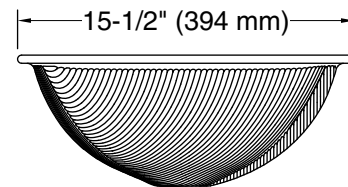

Recommended ADA Installation

Technical Information

All product dimensions are nominal.

Bowl configuration: Single

Min. base cabinet width: 13" (330 mm)

Bowl area (Only): Length: 17-3/8" (441 mm)
 Width: 13" (330 mm)
 Bowl depth: 5-5/16" (135 mm)
 Water depth: 5-5/16" (135 mm)