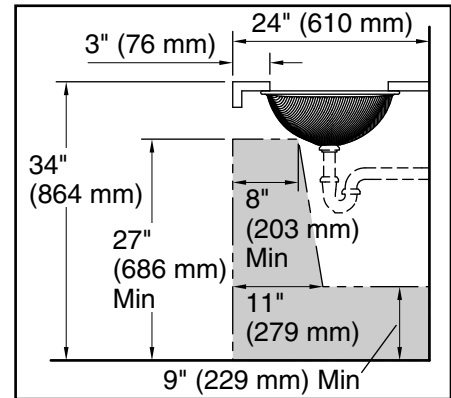

Recommended ADA Installation

Technical Information

All product dimensions are nominal.

Bowl configuration: Single

Min. base cabinet width: 13" (330 mm)

Bowl area (Only): Length: 17-3/8" (441 mm)
 Width: 13" (330 mm)
 Bowl depth: 5-5/16" (135 mm)
 Water depth: 5-5/16" (135 mm)