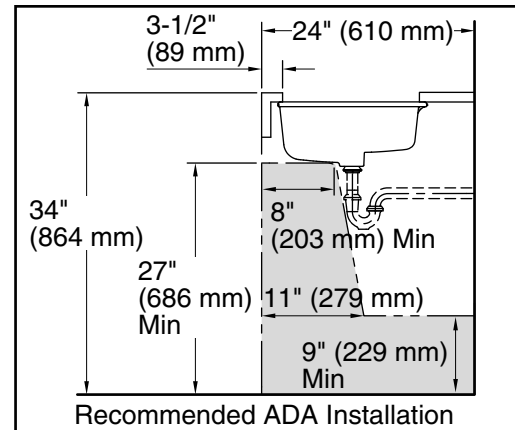

Features

- Geometric oval basin with vertical sides
- Overflow drain
- No faucet holes; requires wall- or counter-mount faucet
- Fits standard 14" x 17" (356 x 432 mm) countertop cutout

Material

- Vitreous china

Color	Code	Description
	0	White
	96	Biscuit
	NY	Dune
	95	Ice™ Grey
	58	Thunder™ Grey
	7	Black Black™

Technical Information

All product dimensions are nominal.

Bowl configuration:	Single
Bowl area (Only):	Length: 17" (432 mm) Width: 14" (356 mm) Water depth: 3-1/8" (79 mm)
With overflow:	Yes
Drain hole:	1-3/4" (44 mm)
Template:	1151011-7, required, not included