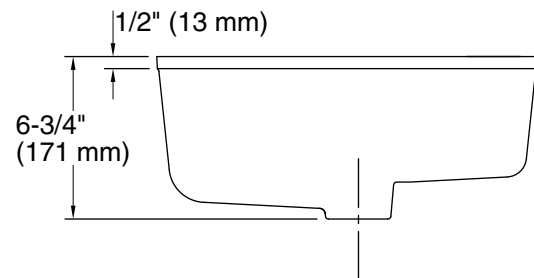

Features

- Geometric oval basin with vertical sides
- Overflow drain
- No faucet holes; requires wall- or counter-mount faucet
- Fits standard 14" x 17" (356 x 432 mm) countertop cutout

Material

- Vitreous china

Color	Code	Description
	0	White
	96	Biscuit
	NY	Dune
	95	Ice™ Grey
	58	Thunder™ Grey
	7	Black Black™

Technical Information

All product dimensions are nominal.

Bowl configuration:	Single
Bowl area (Only):	Length: 17" (432 mm) Width: 14" (356 mm) Water depth: 3-1/8" (79 mm)
With overflow:	Yes
Drain hole:	1-3/4" (44 mm)
Template:	1151011-7, required, not included