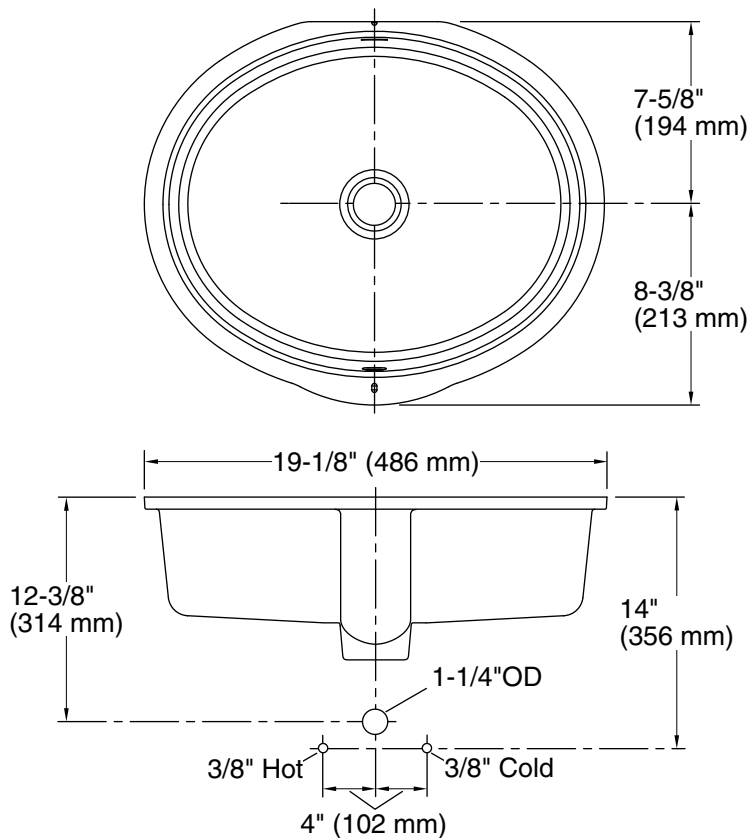

Features

- Geometric oval basin with vertical sides
- Overflow drain
- No faucet holes; requires wall- or counter-mount faucet
- Fits standard 14" x 17" (356 x 432 mm) countertop cutout

Material

- Vitreous china

Color	Code	Description
	0	White
	96	Biscuit
	NY	Dune
	95	Ice™ Grey
	58	Thunder™ Grey
	7	Black Black™

Technical Information

All product dimensions are nominal.

Bowl configuration:	Single
Bowl area (Only):	Length: 17" (432 mm) Width: 14" (356 mm) Water depth: 3-1/8" (79 mm)
With overflow:	Yes
Drain hole:	1-3/4" (44 mm)
Template:	1151011-7, required, not included