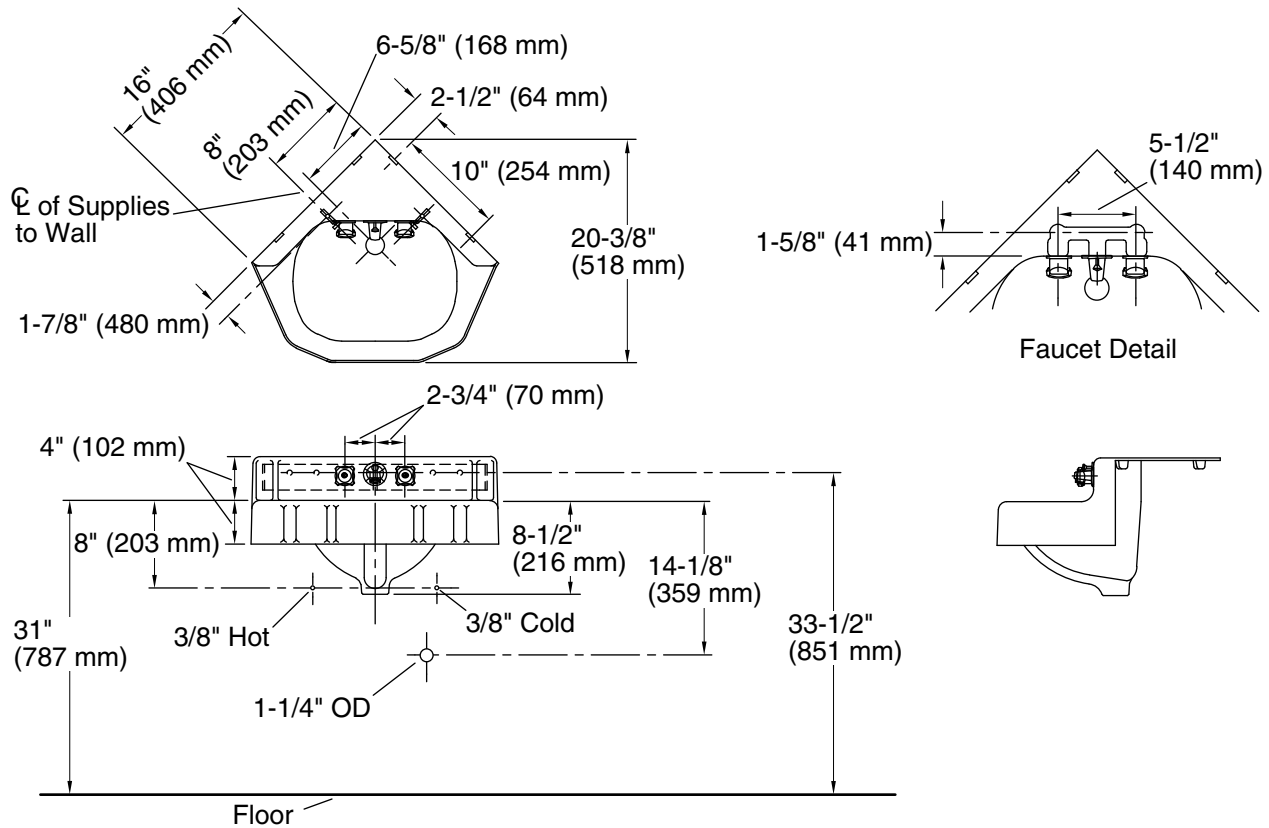

**Material**

- KOHLER® enameled cast iron

**Installation**

- Wall-mount
- 16" (406 mm) x 16" (406 mm)

**Recommended Products/Accessories**

- K-23726 Drain treatment
- K-23725 Cast iron cleaner

**Codes/Standards**

### Technical Information

All product dimensions are nominal.

Bowl area (Only):	Length: 15" (381 mm)
	Width: 11" (279 mm)
	Bowl depth: 11-1/4" (286 mm)
Drain hole:	1-11/16" (43 mm)