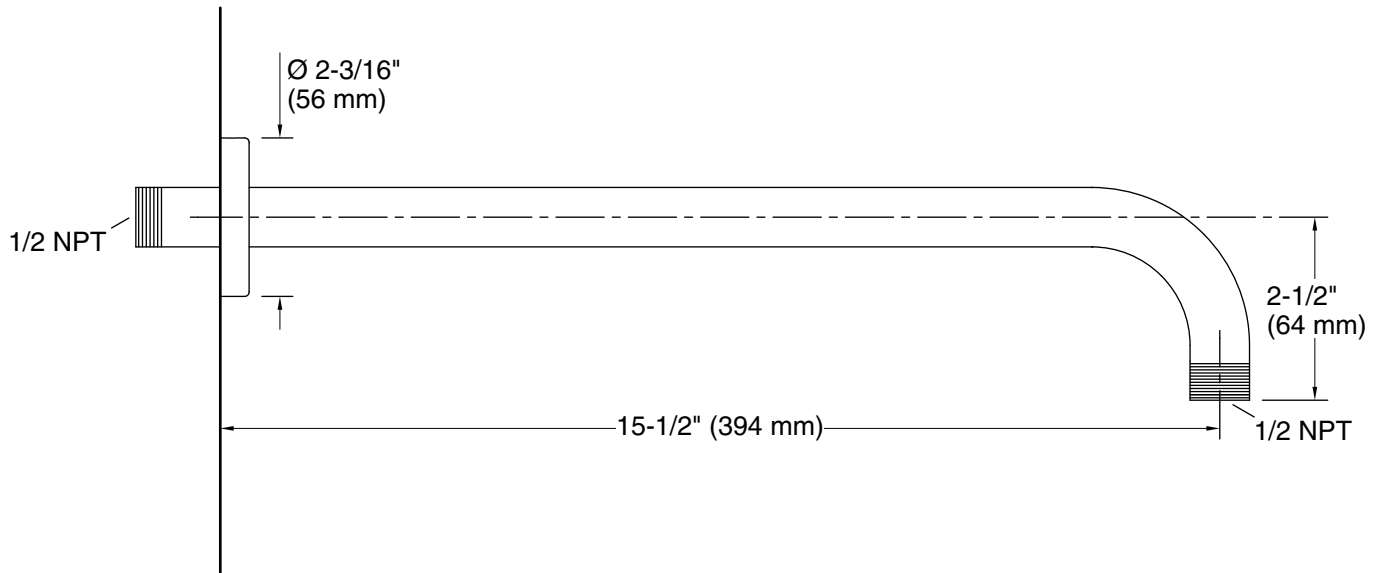

Features

- Compatible only with single-function rainheads

Material

- Brass construction ensures durability and reliability
- KOHLER® finishes resist corrosion and tarnishing

Installation

- Wall-mount
- 1/2 -14 NPT connection

Technical Information

All product dimensions are nominal.