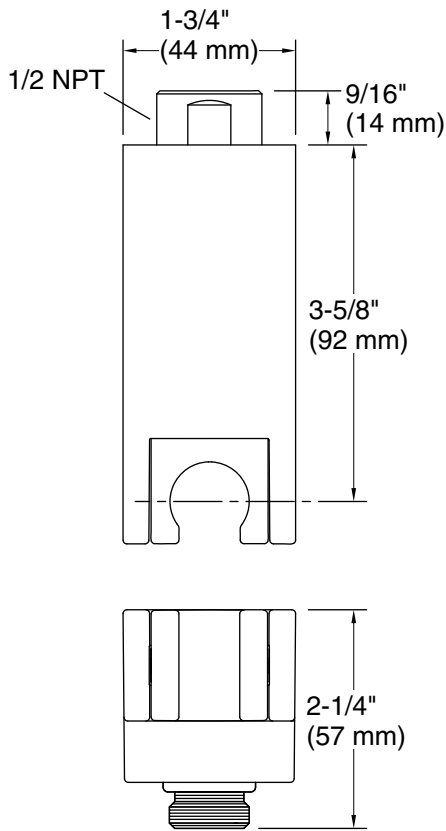

KOHLER[®] Faucets

Wall-mount handshower holder with supply elbow and check valve
Statement[®]
K-26310

Features

- For use with a handshower and hose (sold separately)
- Includes check valve for backflow prevention
- Handshower holder fits most handshowers
- Coordinates with other products in the Statement collection

6-8-2024 20:34 - US

THE BOLD LOOK
OF **KOHLER[®]**

Technical Information

All product dimensions are nominal.

Drain included: No