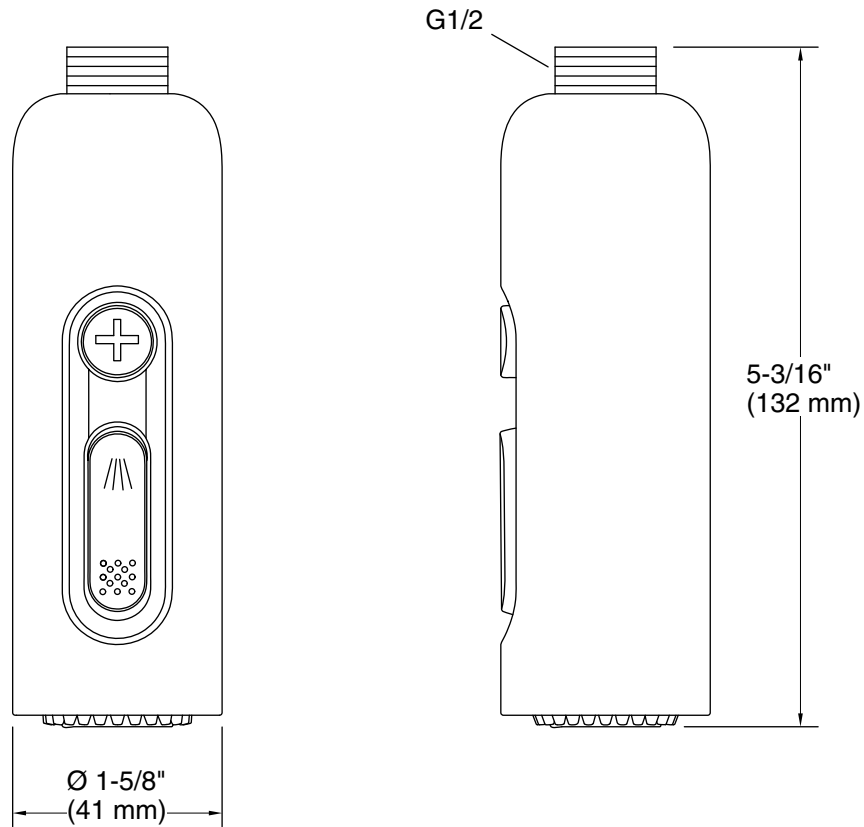

### Features

- Multifunction handshower offers two spray options
- Sweep® spray provides a wide massage stream of fine droplets with moderate pressure
- Cloud spray experience restores with a thick cloud of silky, super-fine water droplets
- MasterClean™ sprayface features an easy-to-clean surface that withstands mineral buildup and maximizes spray performance
- Optimized sprayface for maximum performance
- 1.75 gpm (6.6 lpm) maximum flow rate at 45 psi (3.1 bar)
- This product can help a building earn Water Efficiency points in LEED® Green Building Rating System

### Installation

- G 1/2 inlet connection
- Requires shower hose (sold separately)
- Requires wand handshower holder or ceiling-mount dual shower arm (sold separately)
- Not recommended for use with a standard handshower holder

#### Technical Information

All product dimensions are nominal.