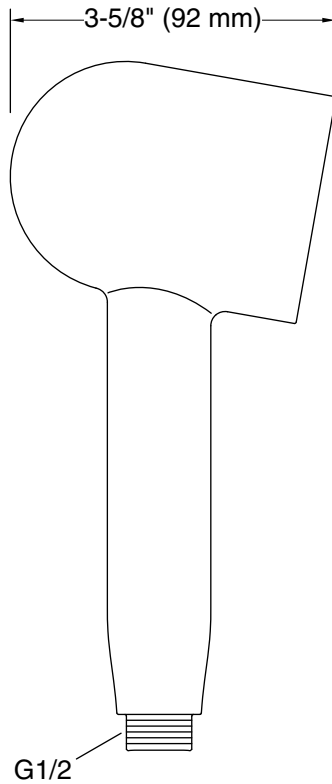

Technical Information

All product dimensions are nominal.

Handshower:

Rated maximum flow: 2.5 gal/min (9.5 l/min)
Pressure: 45 psi (3.1 bar)

Notes

For use with automatic compensating valves rated at 1.5 gal/min (5.7 l/min) or less.