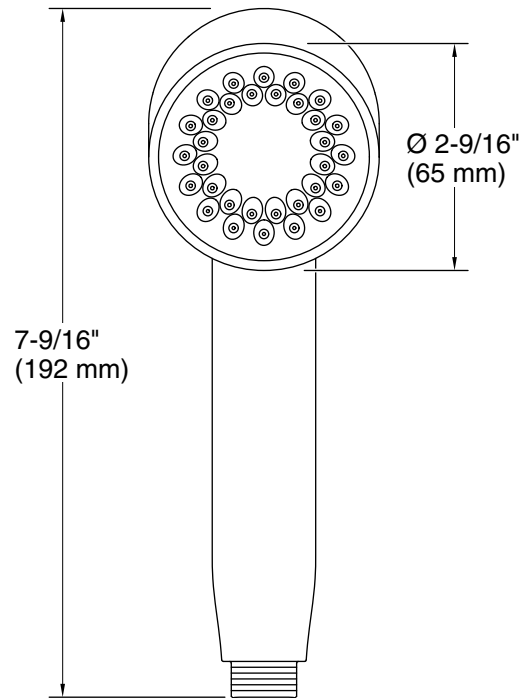

Technical Information

All product dimensions are nominal.

Handshower:

Rated maximum flow: 2.5 gal/min (9.5 l/min)
Pressure: 45 psi (3.1 bar)

Notes

For use with automatic compensating valves rated at 1.5 gal/min (5.7 l/min) or less.