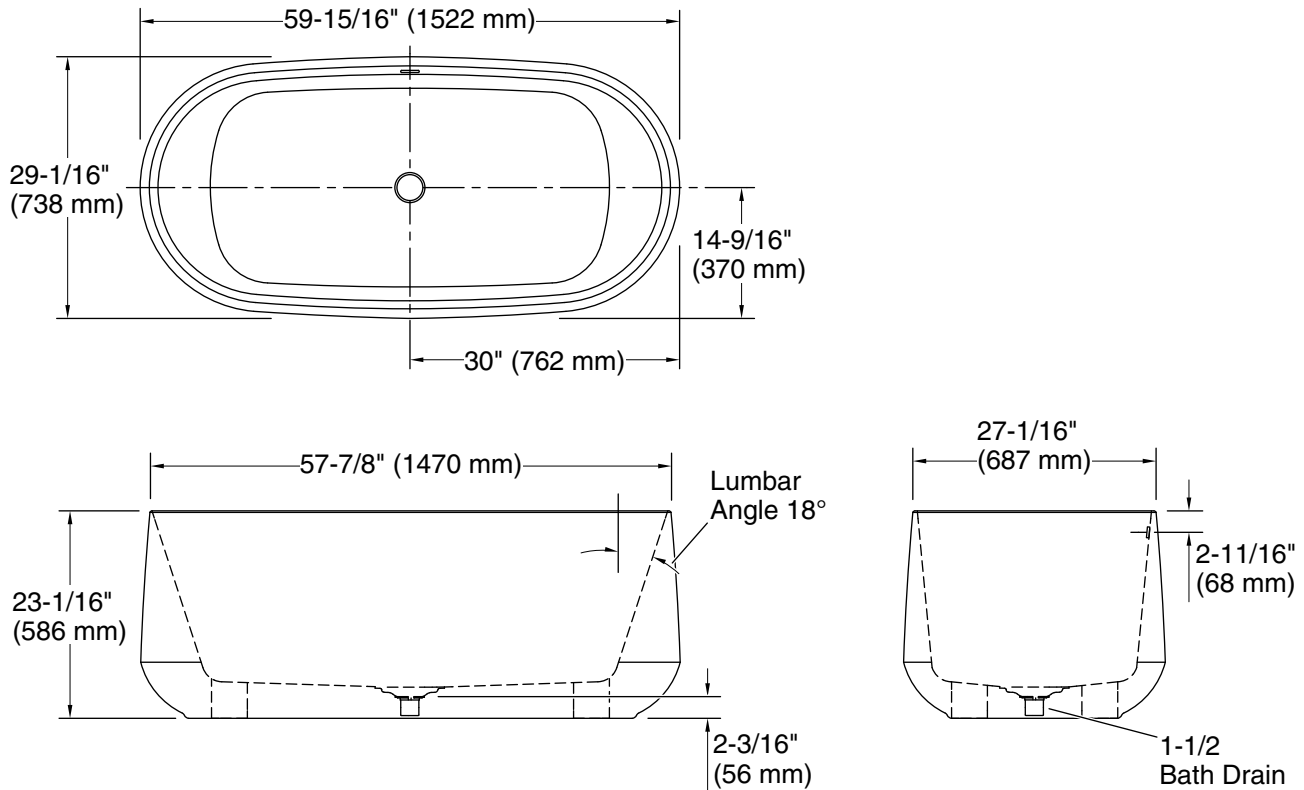

## Features

- Freestanding design creates a striking focal point in your bathing area
- 17" (432 mm) depth offers a deep soaking experience
- Integral lumbar support
- Slotted overflow allows for deep soaking
- Center toe-tap drain color-matched to the bath

## Technical Information

All product dimensions are nominal.

Drain location:	Center
Basin area, bottom:	44-1/2" x 22-1/8" (1130 mm x 561 mm)
Basin area, top:	55-7/8" x 25-1/8" (1419 mm x 639 mm)
Weight:	125 lbs (56.7 kg)
Water depth:	17" (432 mm)
Water capacity:	74 gal (280.1 L)
Template:	Footprint, 1303998-7, not required, not included