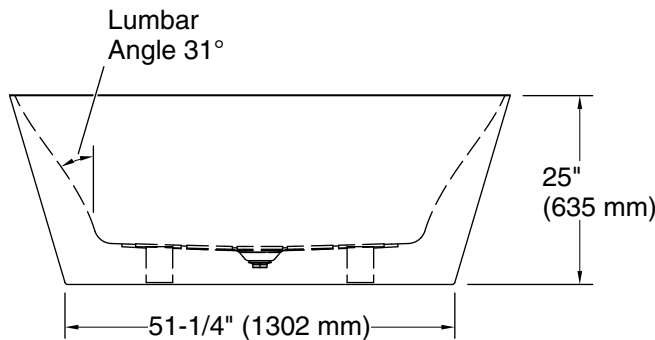

### Features

- Freestanding design creates a striking focal point in your bathing area
- 17" (432 mm) depth offers a deep soaking experience
- Integral lumbar support
- Slotted overflow allows for deep soaking
- Center toe-tap drain color-matched to the bath

## Technical Information

All product dimensions are nominal.

Drain location:	Center
Basin area, bottom:	43" x 22-9/16" (1092 mm x 573 mm)
Basin area, top:	63-5/8" x 27-3/4" (1617 mm x 705 mm)
Weight:	138 lbs (62.6 kg)
Minimum floor load:	102 lbs/ft <sup>2</sup> (498 kg/m <sup>2</sup> )
Water depth:	17-1/16" (433 mm)
Water capacity:	78.7 gal (297.9 L)