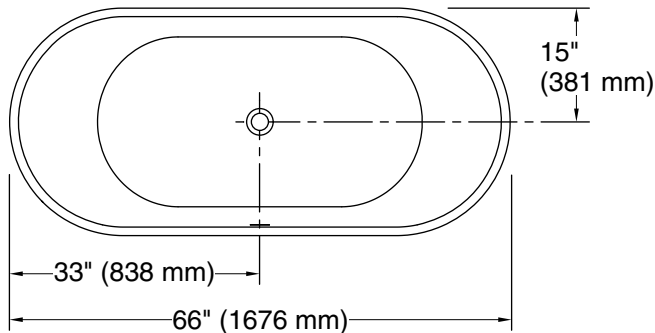

### Features

- Freestanding design creates a striking focal point in your bathing area
- 17" (432 mm) depth offers a deep soaking experience
- Integral lumbar support
- Slotted overflow allows for deep soaking
- Center toe-tap drain color-matched to the bath

## Technical Information

All product dimensions are nominal.

Drain location:	Center
Basin area, bottom:	43" x 22-9/16" (1092 mm x 573 mm)
Basin area, top:	63-5/8" x 27-3/4" (1617 mm x 705 mm)
Weight:	138 lbs (62.6 kg)
Minimum floor load:	102 lbs/ft <sup>2</sup> (498 kg/m <sup>2</sup> )
Water depth:	17-1/16" (433 mm)
Water capacity:	78.7 gal (297.9 L)