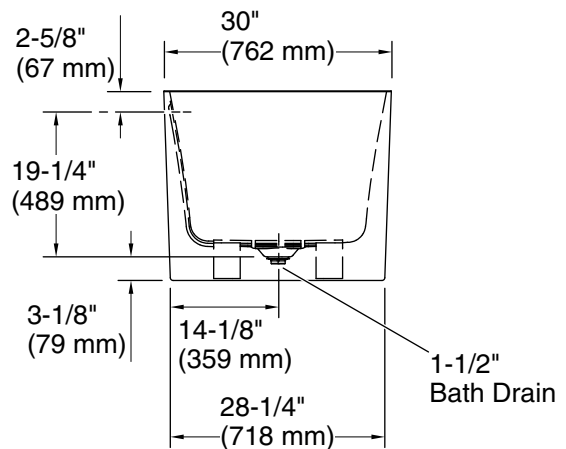

### Features

- Freestanding design creates a striking focal point in your bathing area
- 17" (432 mm) depth offers a deep soaking experience
- Integral lumbar support
- Slotted overflow allows for deep soaking
- Center toe-tap drain color-matched to the bath

## Technical Information

All product dimensions are nominal.

Drain location:	Center
Basin area, bottom:	43" x 22-9/16" (1092 mm x 573 mm)
Basin area, top:	63-5/8" x 27-3/4" (1617 mm x 705 mm)
Weight:	138 lbs (62.6 kg)
Minimum floor load:	102 lbs/ft <sup>2</sup> (498 kg/m <sup>2</sup> )
Water depth:	17-1/16" (433 mm)
Water capacity:	78.7 gal (297.9 L)

## Notes

Measure your actual product for rough-in details.

Install this product according to the installation instructions.

The hot water supply should be 70% of the capacity of the bath or greater. Installations will vary.