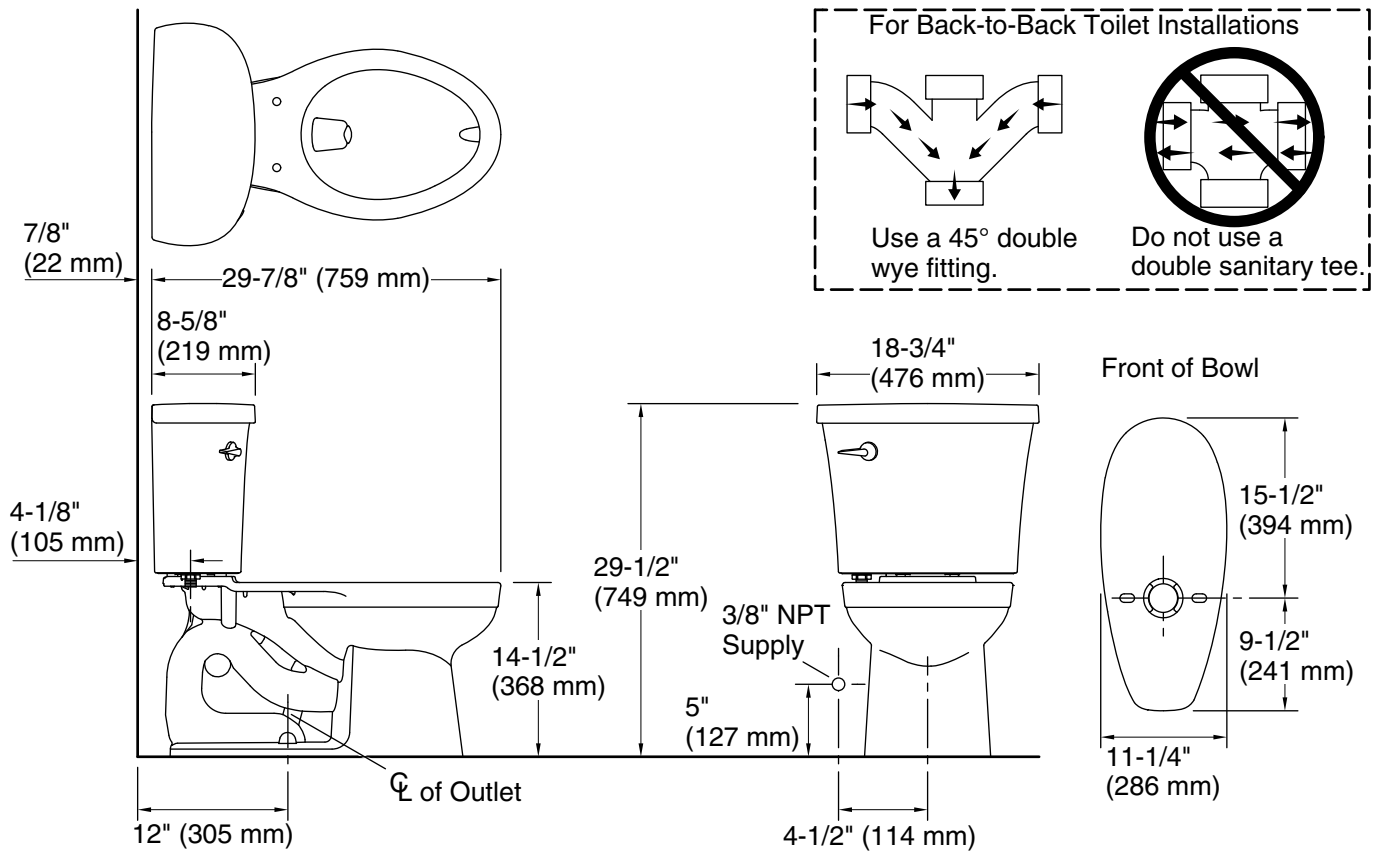

## Features

- Ideal for commercial installations
- Two-piece design
- Elongated bowl offers added room and comfort
- 1.28 gpf (4.8 lpf)
- Durable metal left-hand Polished Chrome trip lever
- 2-1/8" (54 mm) fully glazed trapway
- Easy-to-service silicone seal
- Sanitary guard where bowl and tank meet for ease of cleaning
- Encapsulated bolts prevent rust and corrosion
- Combination consists of the K-25086 bowl and K-25100 tank
- Class Five® canister optimizes the flow out of the tank, harnessing gravity and the natural powerful reducing cascade of water to increase the power and effectiveness of the flush

## Installation

- Three-bolt quick-connect installation
- Standard 12" (305 mm) rough-in
- Seat and supply line sold separately

### Technical Information

All product dimensions are nominal.

Toilet type:	Floor-mount
Waste Outlet:	Floor
Bowl shape:	Elongated
Flush type:	Class Five
Trap passageway:	2-1/8" (54 mm)
Water surface size:	10-13/16" x 7-1/4" (274 mm x 183 mm)
Rim to water surface:	5-5/8" (143 mm)
Rough-in:	12" (305 mm)

### Notes

Install this product according to the installation instructions.

For back-to-back toilet installations: Use only a 45° double wye fitting.