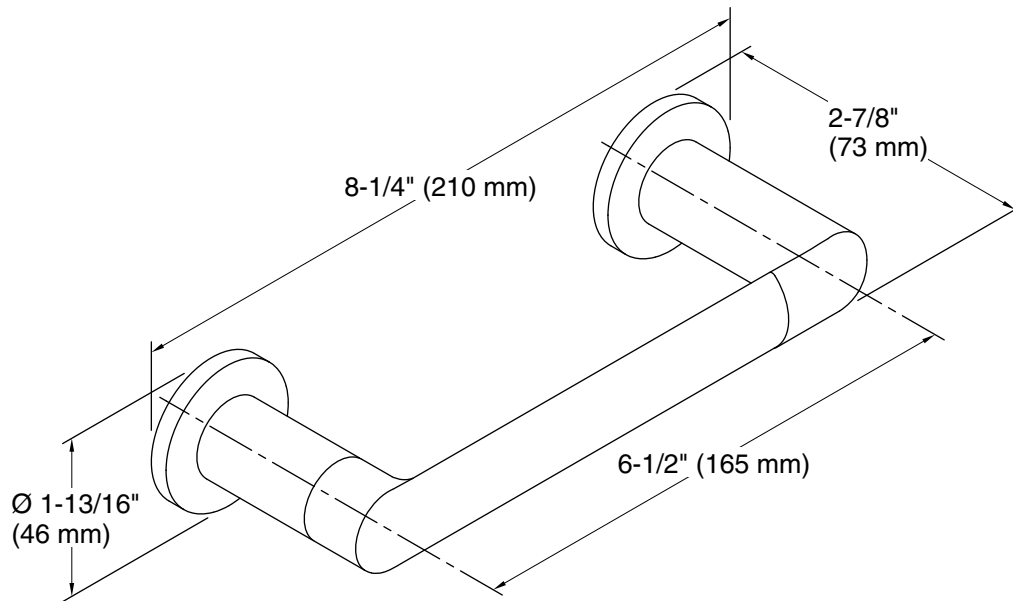

Technical Information

All product dimensions are nominal.

Material: Zinc

Notes

Install this product according to the installation instructions.

CAUTION: Risk of personal injury. Do not install these products in any area where they are likely to be used inadvertently as a grab bar or support bar. These products are not designed or intended for use as a grab bar or support bar.