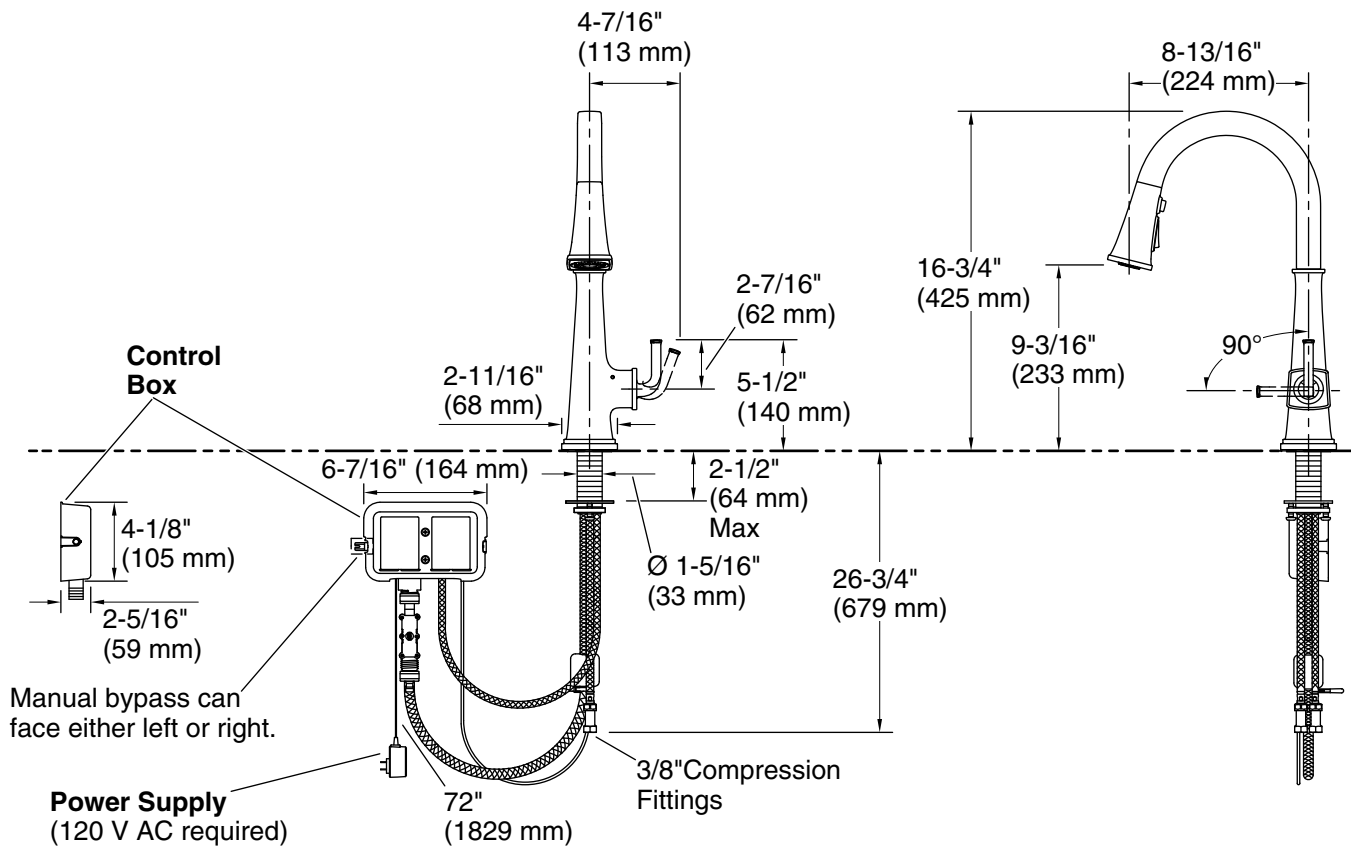

Touchless pull-down kitchen sink faucet with KOHLER® Konnect™ and three-function sprayhead K-23832-WB

Required Electrical Service

One circuit required, protected with Class A Ground-Fault Circuit-Interrupter (GFCI). Outside North America, this device may be known as a Residual Current Device (RCD).

120 V

Technical Information

All product dimensions are nominal.

Power source: Plug - AC, included

Drain included: No

Notes

Install this product according to the installation instructions.

ADA complaint for faucet handles only.

ADA, CSA B651 compliant when installed to the specific requirements of these regulations.