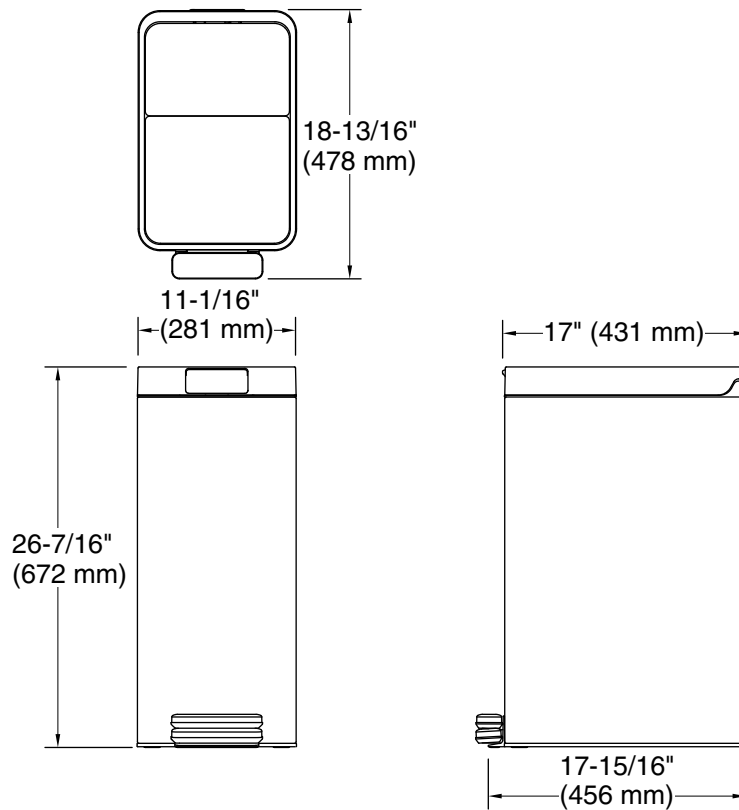

Features

- Hands-free operation with durable metal foot pedal
- Bifold lid slides open, folding to tent at back of can, slowly flattening to close
- To lock lid in open position, press against bottom of tented panel; pull to release
- Quiet-Close™ lid closes gently and silently
- Designed to fit any brand of 13-gallon (49-liter) trash bag
- Compact design fits in tight places
- Space-saving profile fits snugly against wall or cabinets
- Hinge design protects wall from scuffs
- Fingerprint-resistant finish stays clean longer
- Raised liner and rotating, locking rim for easy bag changes
- Removable plastic liner is easy to clean
- Cleans easily with a microfiber cloth. No need for chemicals or abrasives

Technical Information

All product dimensions are nominal.

Material: Stainless Steel, Plastic