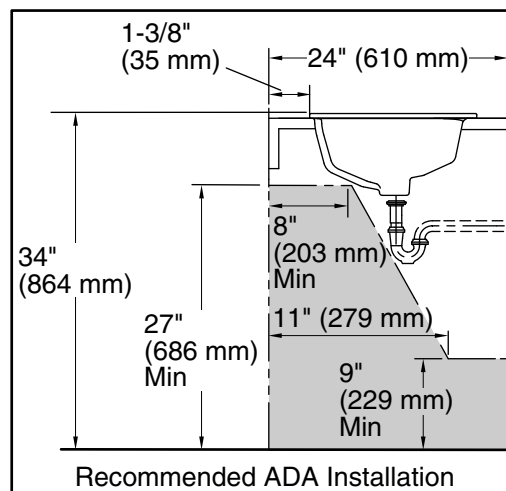

#### Features

- 4" (102 mm) centerset faucet holes
- Classic rectangular basin
- Overflow drain
- Coordinates with other products in the Archer collection

## Technical Information

All product dimensions are nominal.

Bowl configuration:	Single
Center(s):	4
Bowl area (Only):	Length: 16-7/8" (429 mm) Width: 12-9/16" (319 mm) Water depth: 4" (102 mm)
With overflow:	Yes
Number of deck holes:	3
Faucet hole spacing:	4" (102 mm)
Faucet hole(s):	1-1/4" (32 mm)
Drain hole:	1-3/4" (44 mm)
Template:	1051936-7, required, included