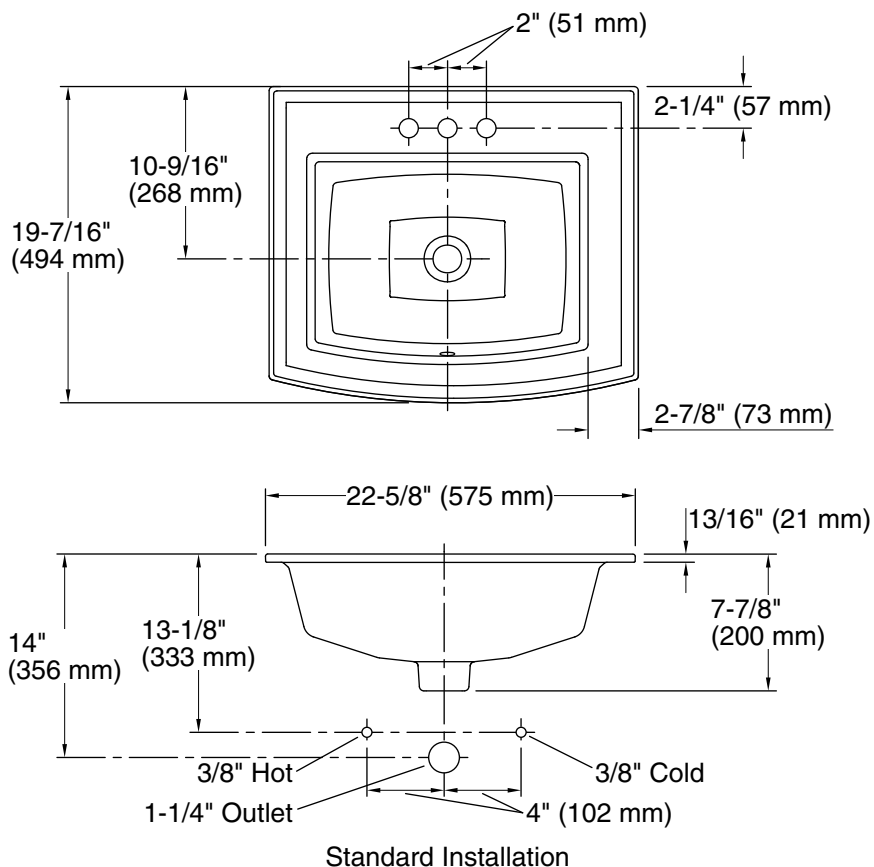

#### Features

- 4" (102 mm) centerset faucet holes
- Classic rectangular basin
- Overflow drain
- Coordinates with other products in the Archer collection

## Technical Information

All product dimensions are nominal.

Bowl configuration:	Single
Center(s):	4
Bowl area (Only):	Length: 16-7/8" (429 mm) Width: 12-9/16" (319 mm) Water depth: 4" (102 mm)
With overflow:	Yes
Number of deck holes:	3
Faucet hole spacing:	4" (102 mm)
Faucet hole(s):	1-1/4" (32 mm)
Drain hole:	1-3/4" (44 mm)
Template:	1051936-7, required, included