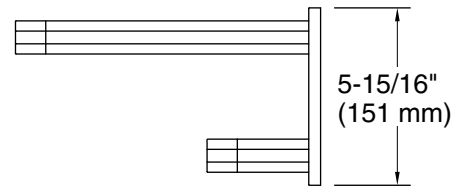

Technical Information

All product dimensions are nominal.

Material: Zinc, Stainless Steel

Notes

Install this product according to the installation instructions.

CAUTION: Risk of personal injury. Do not install these products in any area where they are likely to be used inadvertently as a grab bar or support bar. These products are not designed or intended for use as a grab bar or support bar.