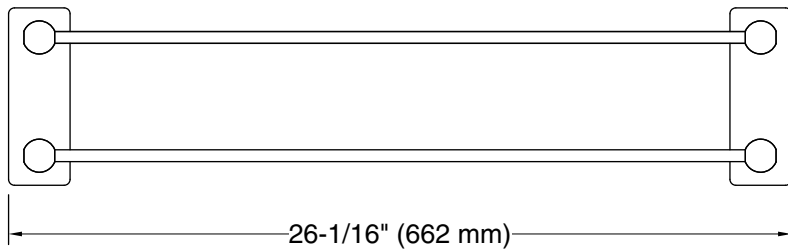

Technical Information

All product dimensions are nominal.

Material: Zinc, Stainless Steel

Notes

Install this product according to the installation instructions.

CAUTION: Risk of personal injury. Do not install these products in any area where they are likely to be used inadvertently as a grab bar or support bar. These products are not designed or intended for use as a grab bar or support bar.