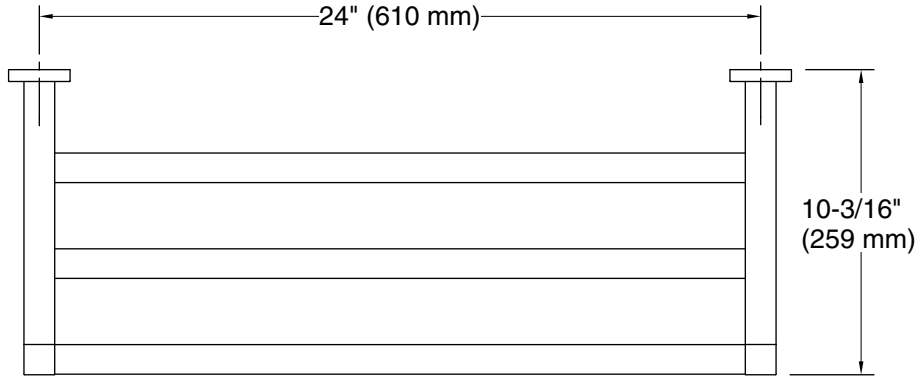

Technical Information

All product dimensions are nominal.

Material: Zinc, Stainless Steel

Notes

Install this product according to the installation instructions.

CAUTION: Risk of personal injury. Do not install these products in any area where they are likely to be used inadvertently as a grab bar or support bar. These products are not designed or intended for use as a grab bar or support bar.