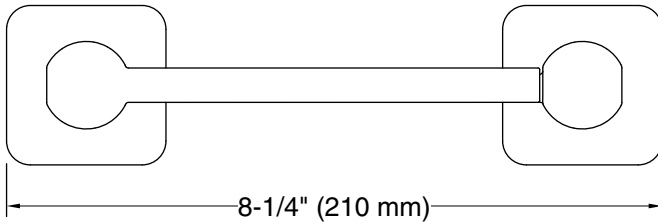

Features

- Pivoting holder makes changing toilet paper quick and simple
- Coordinates with other products in the Parallel collection

Material

- Premium metal construction for durability and reliability
- KOHLER® finishes resist corrosion and tarnishing

Color tiles intended for reference only.

Color	Code	Description
	CP	Polished Chrome
	SN	Vibrant® Polished Nickel
	BN	Vibrant® Brushed Nickel
	BL	Matte Black
	2MB	Vibrant® Brushed Moderne Brass

Technical Information