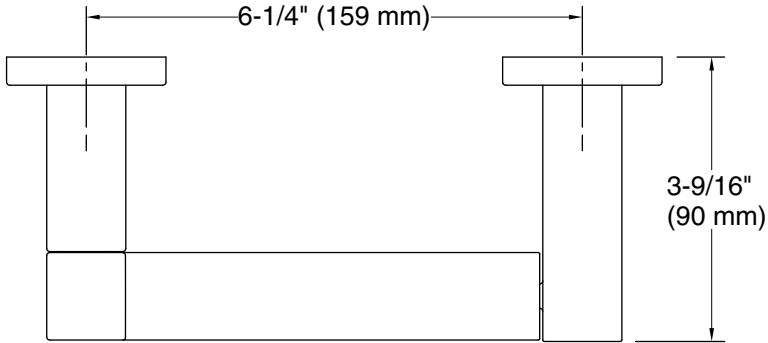

Technical Information

All product dimensions are nominal.

Material: Zinc, Stainless Steel

Notes

Install this product according to the installation instructions.

CAUTION: Risk of personal injury. Do not install these products in any area where they are likely to be used inadvertently as a grab bar or support bar. These products are not designed or intended for use as a grab bar or support bar.