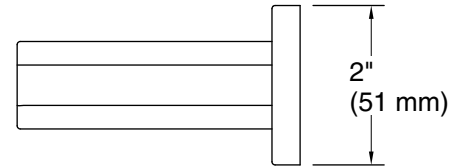

Color tiles intended for reference only.

Color	Code	Description
	CP	Polished Chrome
	SN	Vibrant® Polished Nickel
	BN	Vibrant® Brushed Nickel
	BL	Matte Black
	2MB	Vibrant® Brushed Moderne Brass

Technical Information