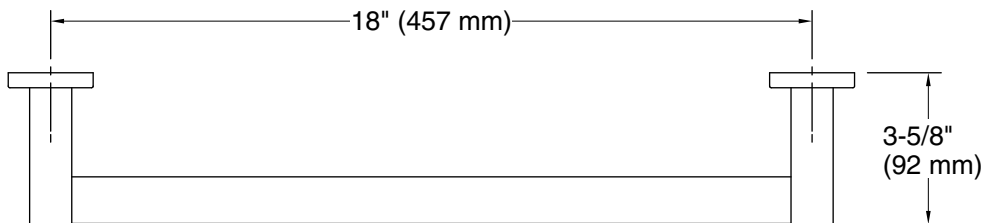

Technical Information

All product dimensions are nominal.

Material: Zinc, Stainless Steel

Notes

Install this product according to the installation instructions.

CAUTION: Risk of personal injury. Do not install these products in any area where they are likely to be used inadvertently as a grab bar or support bar. These products are not designed or intended for use as a grab bar or support bar.