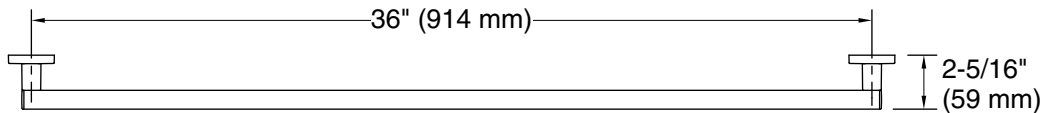

Technical Information

All product dimensions are nominal.

Material: Zinc, Stainless Steel

Notes

Install this product according to the installation instructions.

WARNING: Risk of personal injury. The wall plates on the grab bar must be mounted to a brace between the wall studs. This will ensure that the weight of the user is adequately supported.

ADA compliant when installed to the specific requirements of these regulations.