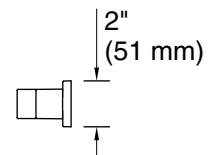

Technical Information

All product dimensions are nominal.

Material: Zinc, Stainless Steel

Notes

Install this product according to the installation instructions.

WARNING: Risk of personal injury. The wall plates on the grab bar must be mounted to a brace between the wall studs. This will ensure that the weight of the user is adequately supported.

ADA compliant when installed to the specific requirements of these regulations.