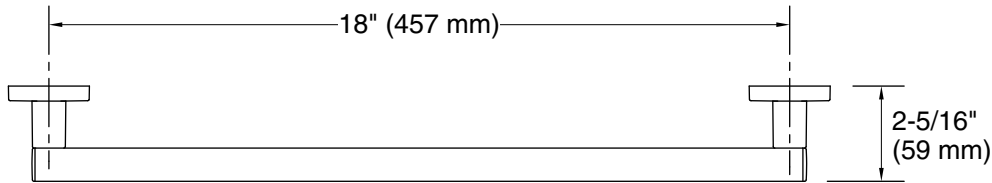

Features

- 18" (457 mm) bar
- Provides minimum 300 lb load capacity
- Coordinates with other products in the Square collection

Material

- Premium metal construction for durability and reliability
- KOHLER® finishes resist corrosion and tarnishing

Technical Information

All product dimensions are nominal.

Material: Zinc, Stainless Steel

Notes

Install this product according to the installation instructions.

WARNING: Risk of personal injury. The wall plates on the grab bar must be mounted to a brace between the wall studs. This will ensure that the weight of the user is adequately supported.