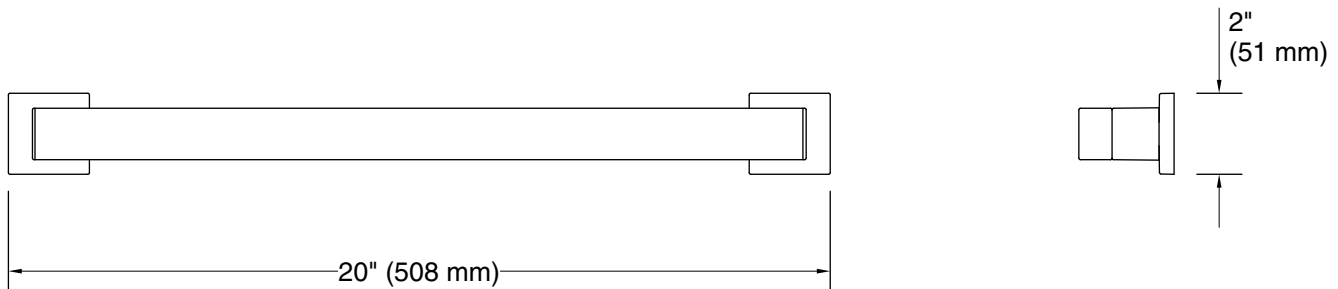

Technical Information

All product dimensions are nominal.

Material: Zinc, Stainless Steel

Notes

Install this product according to the installation instructions.

WARNING: Risk of personal injury. The wall plates on the grab bar must be mounted to a brace between the wall studs. This will ensure that the weight of the user is adequately supported.

ADA compliant when installed to the specific requirements of these regulations.