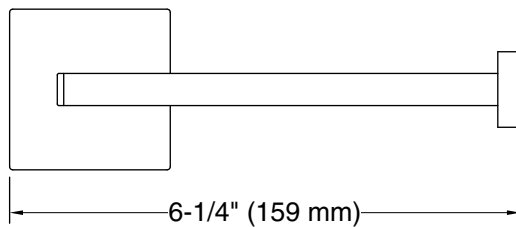

Color	Code	Description
	CP	Polished Chrome
	BN	Vibrant® Brushed Nickel
	BL	Matte Black
	2MB	Vibrant® Brushed Moderne Brass

Technical Information

All product dimensions are nominal.

Material: Zinc, Brass

Notes