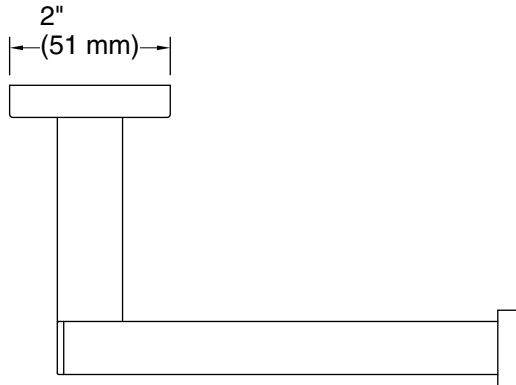

Color	Code	Description
	CP	Polished Chrome
	BN	Vibrant® Brushed Nickel
	BL	Matte Black
	2MB	Vibrant® Brushed Moderne Brass

Technical Information

All product dimensions are nominal.

Material: Zinc, Brass

Notes