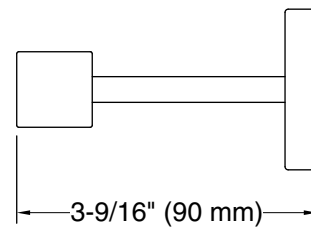

Color	Code	Description
	CP	Polished Chrome
	BN	Vibrant® Brushed Nickel
	BL	Matte Black
	2MB	Vibrant® Brushed Moderne Brass

Technical Information

All product dimensions are nominal.

Material: Zinc, Brass

Notes