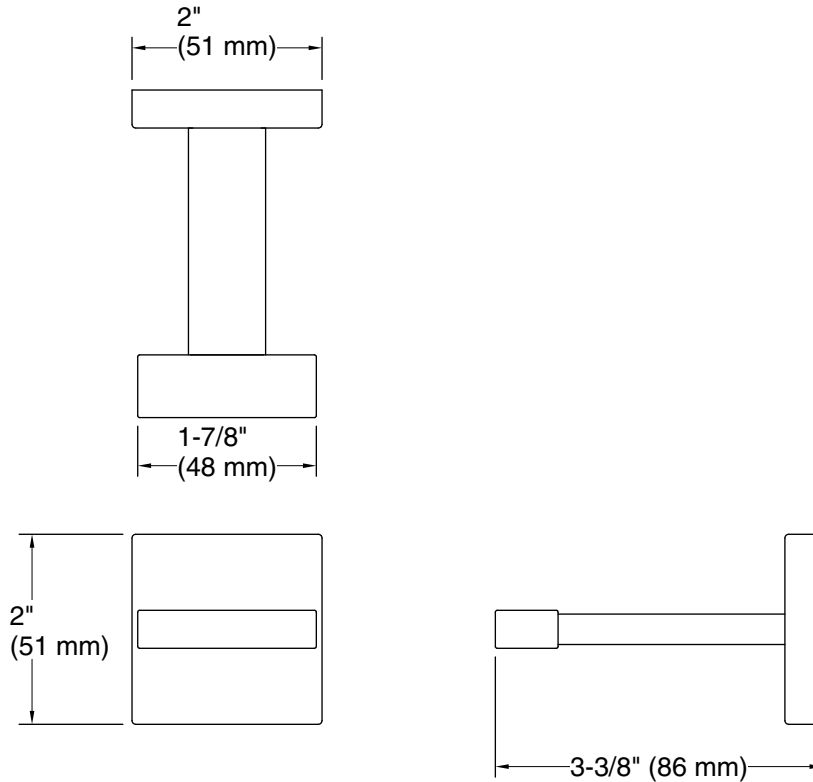

Technical Information

All product dimensions are nominal.

Material: Zinc, Stainless Steel

Notes

Install this product according to the installation instructions.

CAUTION: Risk of personal injury. Do not install these products in any area where they are likely to be used inadvertently as a grab bar or support bar. These products are not designed or intended for use as a grab bar or support bar.