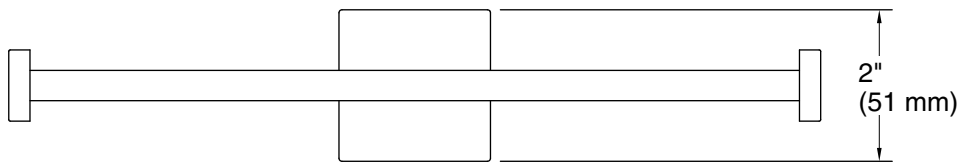

Features

- Holds two rolls of toilet paper
- Coordinates with other products in the Square collection
- Includes installation hardware

Material

- Premium metal construction for durability and reliability
- KOHLER® finishes resist corrosion and tarnishing

Color tiles intended for reference only.

Color	Code	Description
	CP	Polished Chrome
	BN	Vibrant® Brushed Nickel
	BL	Matte Black
	2MB	Vibrant® Brushed Moderne Brass

Technical Information

All product dimensions are nominal.