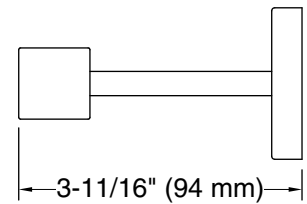

Color tiles intended for reference only.

Color	Code	Description
	CP	Polished Chrome
	BN	Vibrant® Brushed Nickel
	BL	Matte Black
	2MB	Vibrant® Brushed Moderne Brass

Technical Information

All product dimensions are nominal.