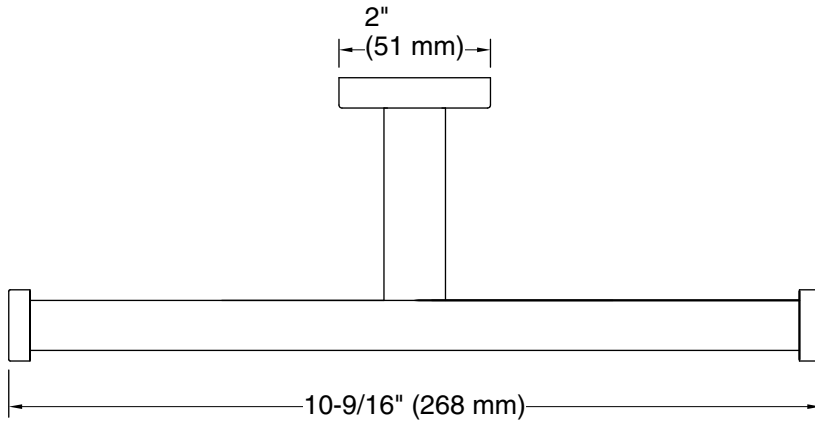

Features

- Holds two rolls of toilet paper
- Coordinates with other products in the Square collection
- Includes installation hardware

Material

- Premium metal construction for durability and reliability
- KOHLER® finishes resist corrosion and tarnishing

Color tiles intended for reference only.

Color	Code	Description
	CP	Polished Chrome
	BN	Vibrant® Brushed Nickel
	BL	Matte Black
	2MB	Vibrant® Brushed Moderne Brass

Technical Information

All product dimensions are nominal.