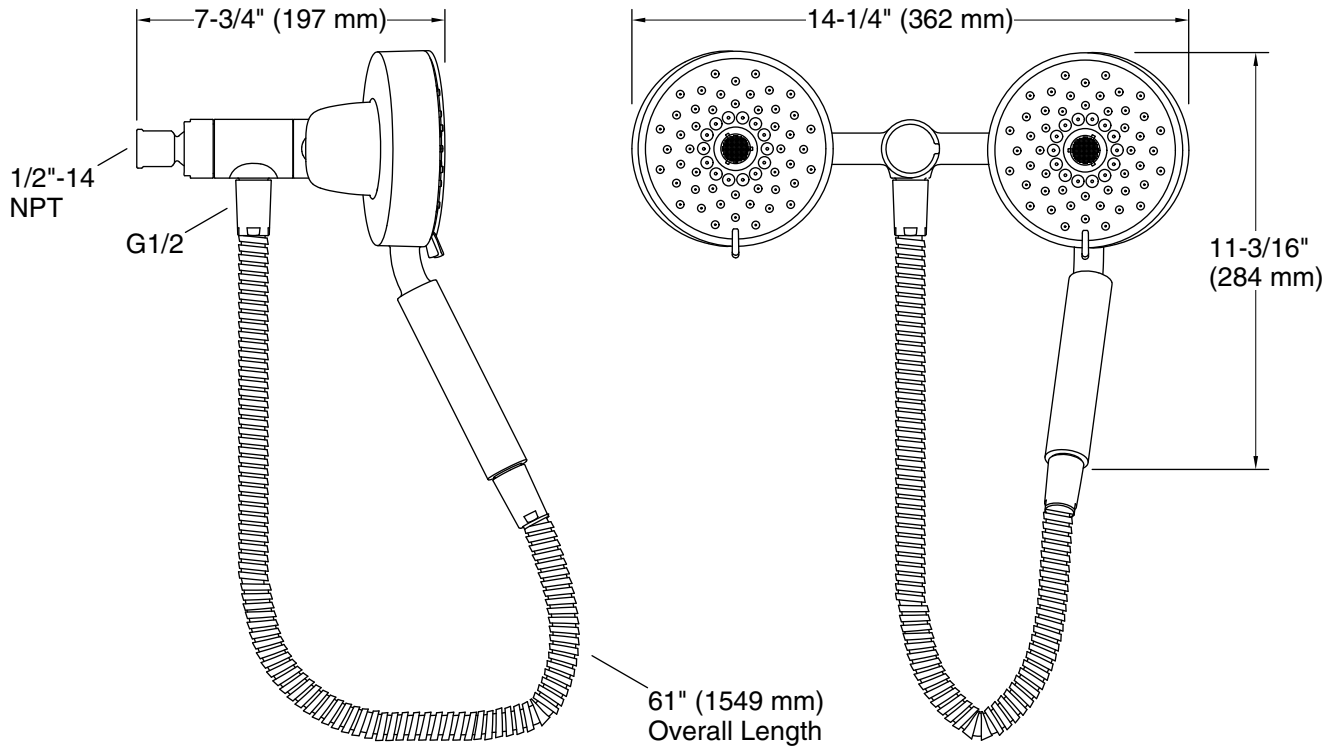

## Features

- Multifunction showerhead and handshower each have advanced spray engines to provide three experiences: full coverage, pulsating massage, and silk spray
- Full coverage spray produces an encompassing spray ideal for everyday use
- Pulsating massage spray targets sore muscles to ease away aches and pains
- Silk spray releases a dense, luxurious spray ideal for rinsing
- Pause feature temporarily pauses water flow to conserve water while you lather, shave, or shampoo
- MasterClean™ sprayface features an easy-to-clean surface that withstands mineral buildup and maximizes spray performance
- 2.5 gpm (9.5 lpm) maximum flow rate at 45 psi (3.1 bar)
- Box includes: Showerhead, handshower, 60" (1524 mm) metal hose

## Installation

- Shower arm and flange sold separately

### Technical Information

All product dimensions are nominal.