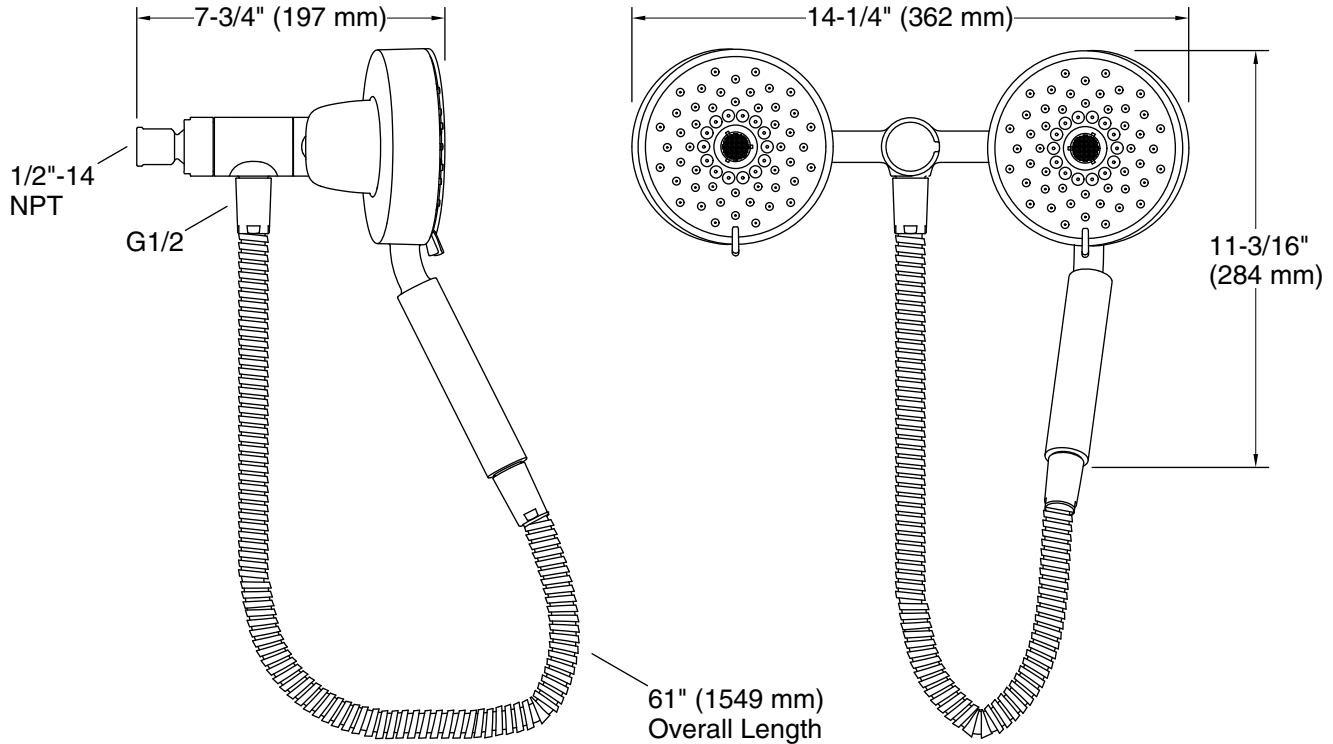

Features

- Multifunction showerhead and handshower each have advanced spray engines to provide three experiences: full coverage, pulsating massage, and silk spray
- Full coverage spray produces an encompassing spray ideal for everyday use
- Pulsating massage spray targets sore muscles to ease away aches and pains
- Silk spray releases a dense, luxurious spray ideal for rinsing
- Pause feature temporarily pauses water flow to conserve water while you lather, shave, or shampoo
- MasterClean™ sprayface features an easy-to-clean surface that withstands mineral buildup and maximizes spray performance
- 1.75 gpm (6.6 lpm) maximum flow rate at 45 psi (3.1 bar)
- Box includes: Showerhead, handshower, 60" (1524 mm) metal hose

K-933 Shower Arm and Flange
K-7395 Shower Arm and Flange
K-7397 Shower Arm and Flange
K-20005 Shower Arm and Flange
K-26318 Shower arm and flange

Codes/Standards

ASME A112.18.1/CSA B125.1
DOE - Energy Policy Act 1992
EPA WaterSense®
California Energy Commission (CEC)
IAPMO Certification

Technical Information

All product dimensions are nominal.

Handshower:

Rated maximum flow: 1.75 gal/min (6.6 l/min)

Showerhead/Body Spray:

Rated maximum flow: 1.75 gal/min (6.6 l/min)

Pressure: 45 psi (3.1 bar)