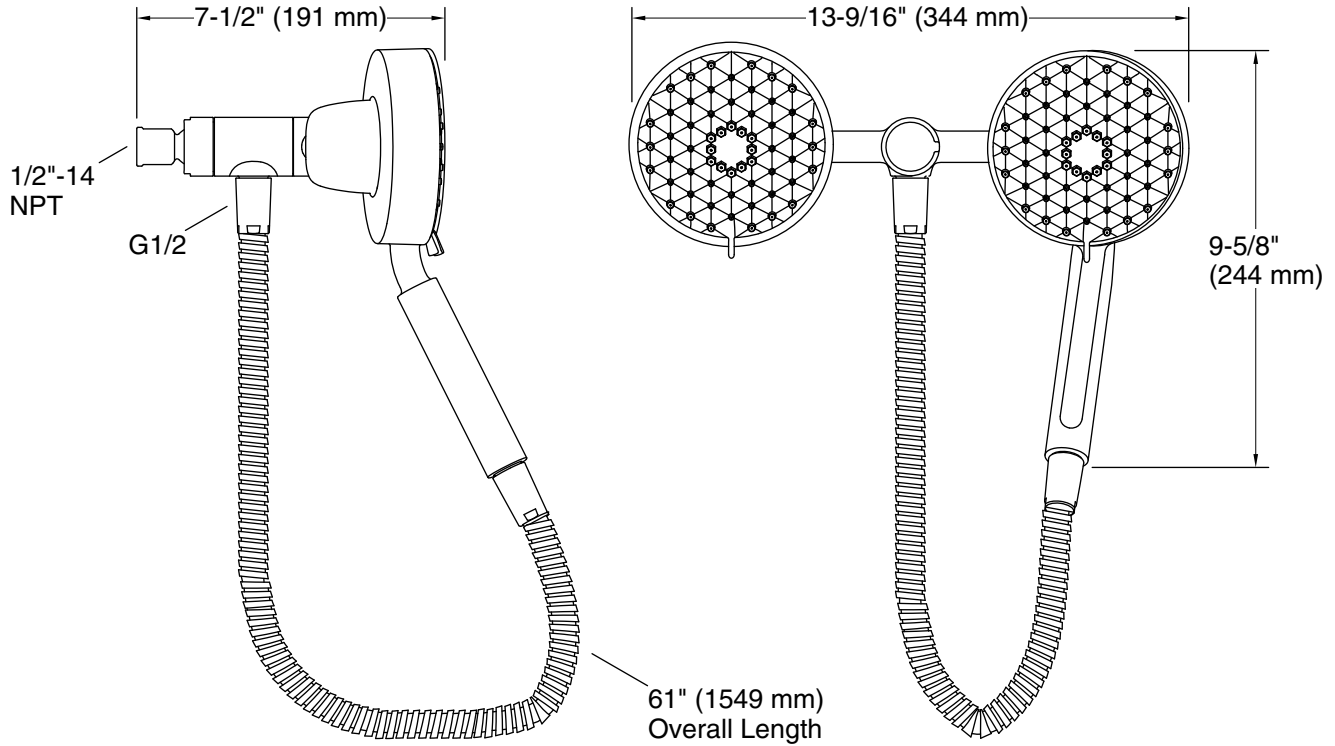

Technical Information

All product dimensions are nominal.

Handshower:

Rated maximum flow: 2.5 gal/min (9.5 l/min)

Showerhead/Body Spray:

Rated maximum flow: 2.5 gal/min (9.5 l/min)

Pressure: 45 psi (3.1 bar)

Notes

Install this product according to the installation instructions.