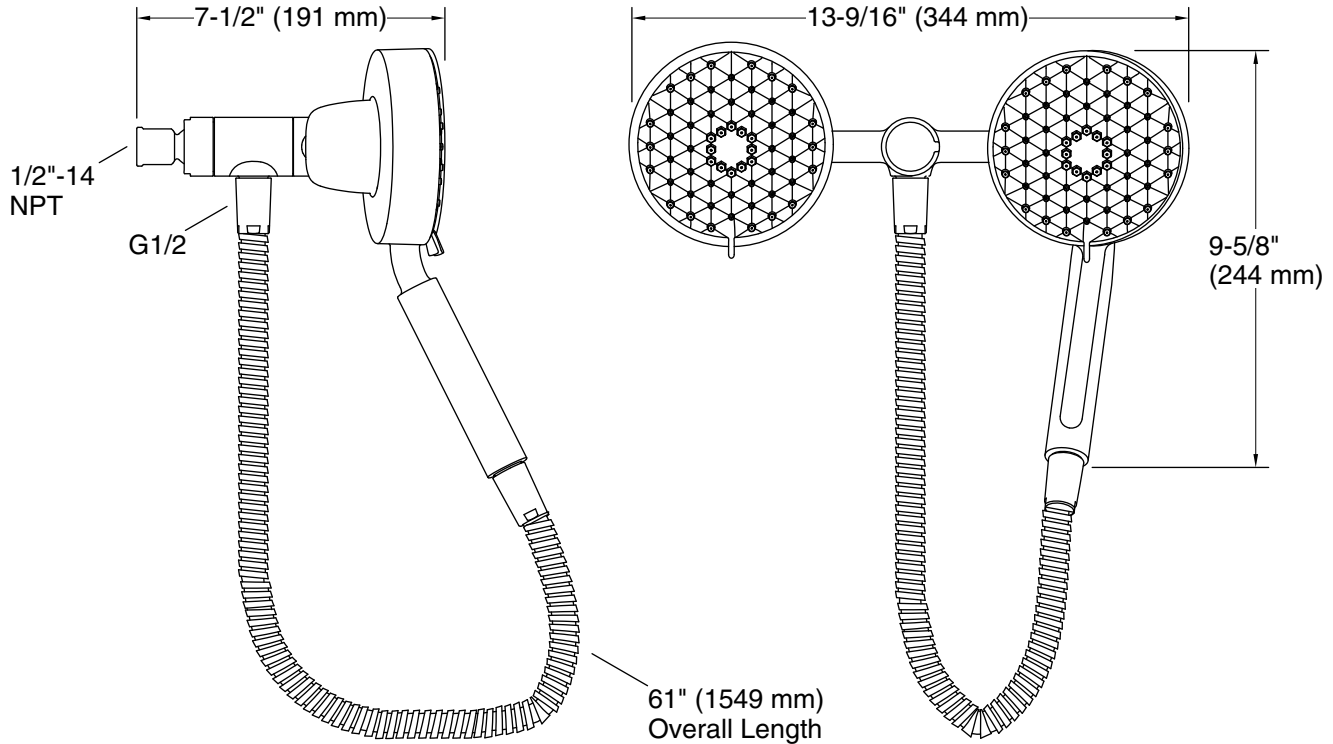

Features

- Multifunction showerhead and handshower each have advanced spray engines to provide three experiences: wide coverage, intense drenching, and targeted spray
- Wide coverage spray produces an encompassing spray for everyday use
- Intense drenching spray delivers a forceful spray ideal for rinsing shampoo from hair
- Targeted spray is a focused stream for targeting sore muscles or use as a utility spray
- Pause feature temporarily pauses water flow to conserve water while you lather, shave, or shampoo
- MasterClean™ sprayface features an easy-to-clean surface that withstands mineral buildup and maximizes spray performance
- 1.75 gpm (6.6 lpm) maximum flow rate at 45 psi (3.1 bar)
- Box includes: Showerhead, handshower, 60" (1524 mm) metal hose

K-933 Shower Arm and Flange
K-7395 Shower Arm and Flange
K-7397 Shower Arm and Flange
K-20005 Shower Arm and Flange
K-26318 Shower arm and flange

Codes/Standards

ASME A112.18.1/CSA B125.1
DOE - Energy Policy Act 1992
EPA WaterSense®
California Energy Commission (CEC)
IAPMO Certification

Technical Information

All product dimensions are nominal.

Handshower:

Rated maximum flow: 1.75 gal/min (6.6 l/min)

Showerhead/Body Spray:

Rated maximum flow: 1.75 gal/min (6.6 l/min)

Notes

Install this product according to the installation instructions.