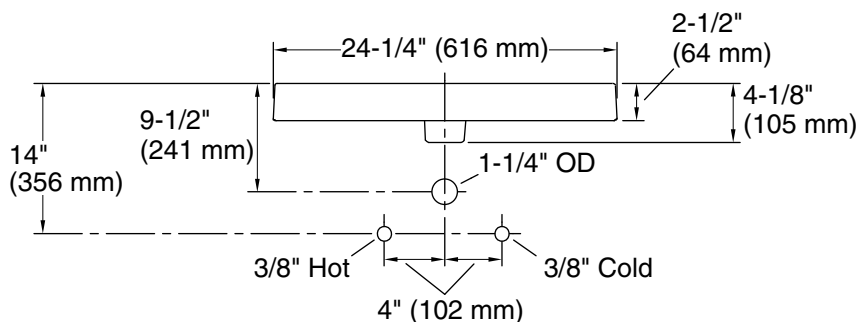

For the most current Specification Sheet, go to www.kohler.com USA or www.kohler.ca Canada

2-28-2024 22:22 - US

THE BOLD LOOK
OF **KOHLER®**

Technical Information

All product dimensions are nominal.

- Bowl area (Only): Length: 22" (559 mm)
 Width: 17-1/2" (445 mm)
 Water depth: 1-3/4" (44 mm)
- With overflow: No
- Template: 1014137-7, required, included