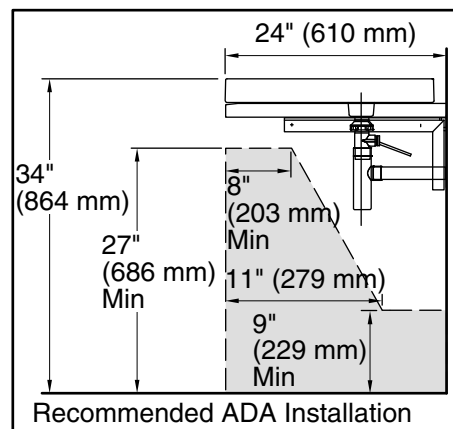

For the most current Specification Sheet, go to www.kohler.com USA or www.kohler.ca Canada

2-28-2024 22:22 - US

THE BOLD LOOK
OF **KOHLER®**

Technical Information

All product dimensions are nominal.

- Bowl area (Only): Length: 22" (559 mm)
 Width: 17-1/2" (445 mm)
 Water depth: 1-3/4" (44 mm)
- With overflow: No
- Template: 1014137-7, required, included