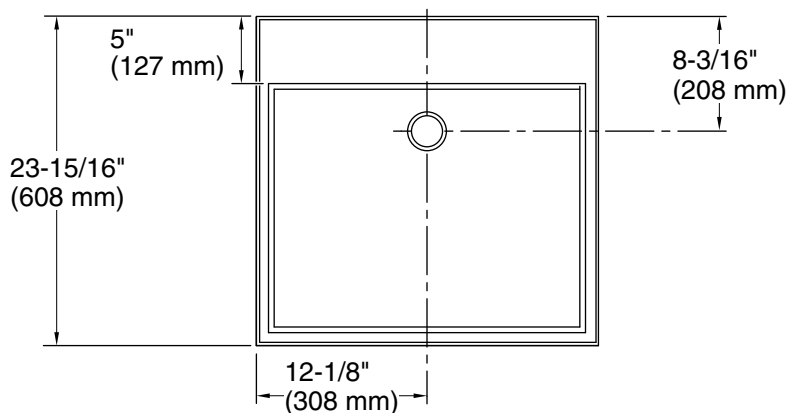

For the most current Specification Sheet, go to www.kohler.com USA or www.kohler.ca Canada

2-28-2024 22:22 - US

THE BOLD LOOK
OF **KOHLER®**

Technical Information

All product dimensions are nominal.

- Bowl area (Only): Length: 22" (559 mm)
 Width: 17-1/2" (445 mm)
 Water depth: 1-3/4" (44 mm)
- With overflow: No
- Template: 1014137-7, required, included