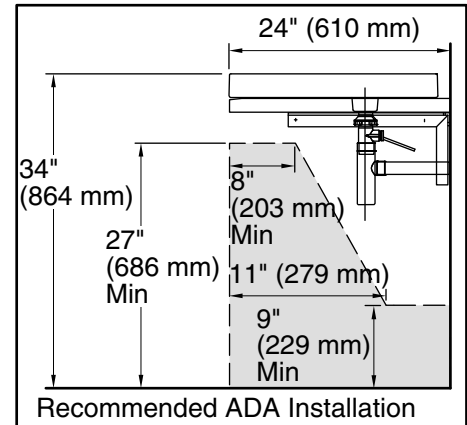

Purist® Wading Pool®

Vessel bathroom sink

K-2314

Features

- Square, shallow basin with 1-3/4-inch depth.
- No faucet holes; requires wall-mount faucet.
- Coordinates with other products in the Purist collection.
- Optional porcelain hand basins in White porcelain and Natural porcelain.

Available Colors/Finishes

Color tiles intended for reference only.

Color	Code	Description
-------	------	-------------

	0	White
	96	Biscuit

Technical Information

All product dimensions are nominal.

Installation:	Drop-in, Wall-mount
Bowl area (Only):	Length: 22" (559 mm)
	Width: 17-1/2" (445 mm)
	Water depth: 1-3/4" (44 mm)
Template:	1014137-7, required, included