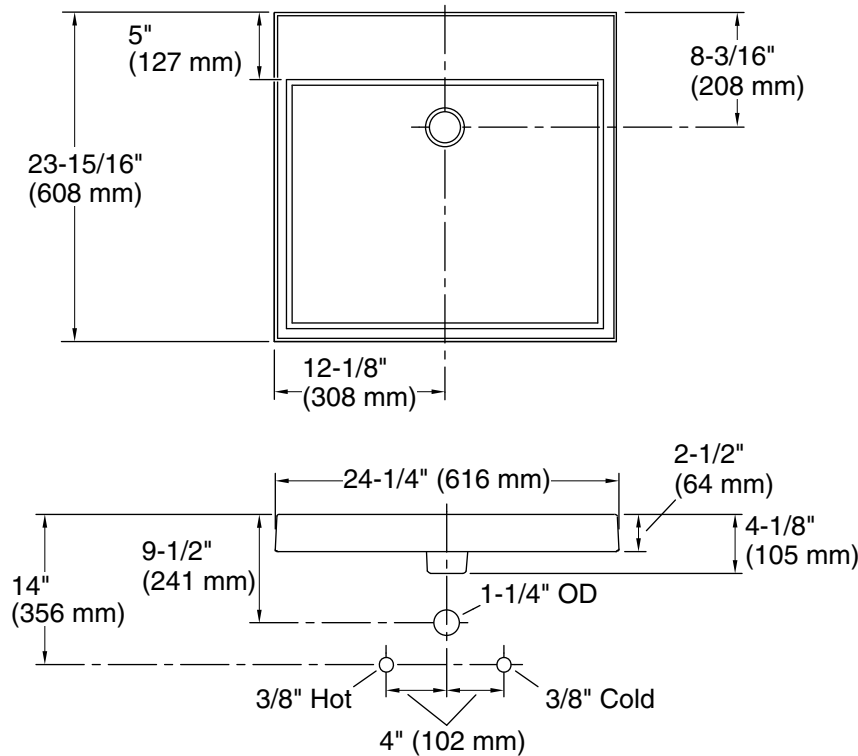

Purist® Wading Pool®

Vessel bathroom sink

K-2314

Features

- Square, shallow basin with 1-3/4-inch depth.
- No faucet holes; requires wall-mount faucet.
- Coordinates with other products in the Purist collection.
- Optional porcelain hand basins in White porcelain and Natural porcelain.

Available Colors/Finishes

Color tiles intended for reference only.

Color	Code	Description
-------	------	-------------

	0	White
	96	Biscuit

Technical Information

All product dimensions are nominal.

Installation:	Drop-in, Wall-mount
Bowl area (Only):	Length: 22" (559 mm)
	Width: 17-1/2" (445 mm)
	Water depth: 1-3/4" (44 mm)
Template:	1014137-7, required, included