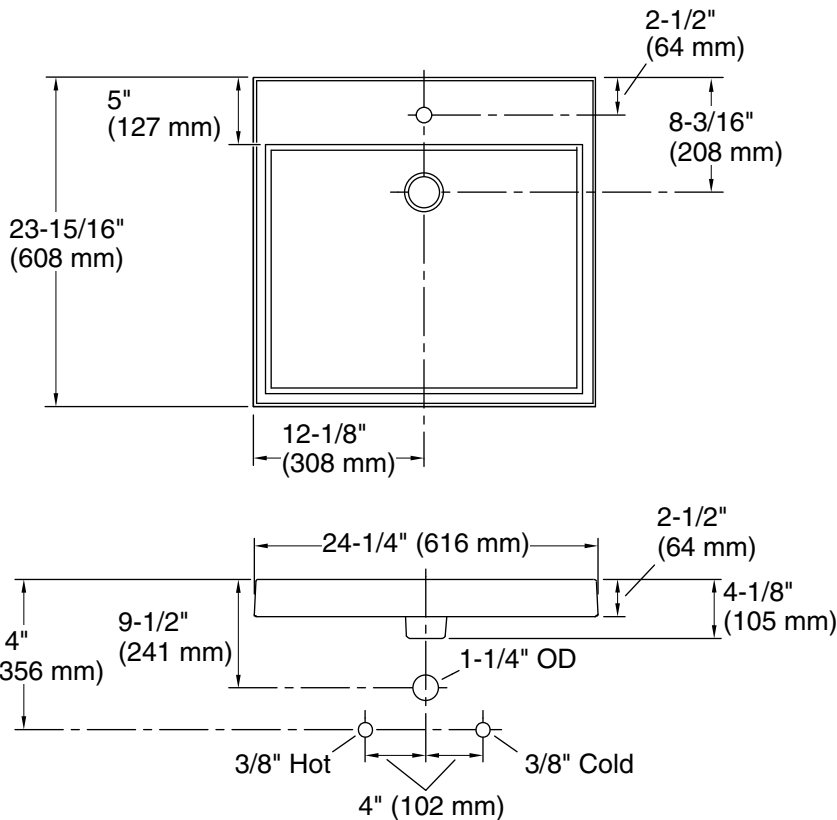

Technical Information

All product dimensions are nominal.

Bowl area (Only):	Length: 22" (559 mm)
	Width: 17-1/2" (445 mm)
	Water depth: 1-3/4" (44 mm)
Number of deck holes:	1
Faucet hole(s):	1-3/8" (35 mm)
Template:	1014137-7, required, included

Notes

Install this product according to the installation instructions.

Product does not have an overflow.

NOTICE: Countertop manufacturer or cutter must use the cut-out template provided with the product, or a current one provided by Kohler Co. (call 1-800-4-KOHLER). Kohler Co. is not responsible for cutout errors when the incorrect cut-out template is used.

ADA, CSA B651 compliant when installed to the specific requirements of these regulations.