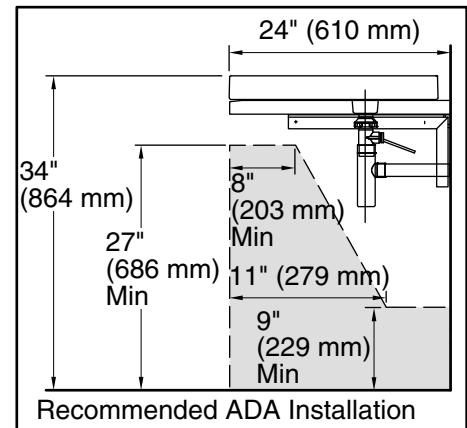

Features

- Single faucet hole
- Square, shallow basin
- Coordinates with other products in the Purist collection

Material

- Fireclay

Installation

- Drop-in or wall-mount

Recommended Products/Accessories

- K-7129 Drain
- K-7605-P Angle Supply with Stop (pair)
- K-9018 P-Trap
- K-9583 Bathroom Sink Bracket Kit
- K-23726 Drain treatment
- K-23725 Cast iron cleaner

ADA

CSA B651

Codes/Standards

ASME A112.19.2/CSA B45.1
ADA
ICC/ANSI A117.1
CSA B651
IAPMO Certification

KOHLER® One-Year Limited Warranty

See website for detailed warranty information.

Technical Information

All product dimensions are nominal.

Bowl area (Only):	Length: 22" (559 mm)
	Width: 17-1/2" (445 mm)
	Water depth: 1-3/4" (44 mm)
Number of deck holes:	1
Faucet hole(s):	1-3/8" (35 mm)
Template:	1014137-7, required, included

Notes

Install this product according to the installation instructions.