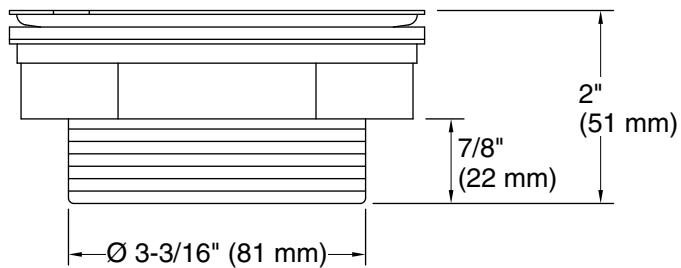

Technical Information

All product dimensions are nominal.

Drain included: Yes

Notes

Install this product according to the installation instructions.