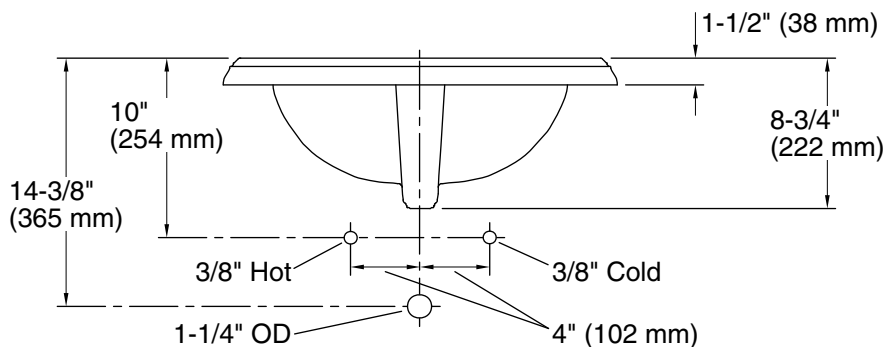

### Technical Information

All product dimensions are nominal.

Bowl configuration:	Single
Bowl area (Only):	Length: 17" (432 mm) Width: 10" (254 mm) Water depth: 5" (127 mm)
Number of deck holes:	1
Faucet hole(s):	1-3/8" (35 mm)
Drain hole:	1-3/4" (44 mm)
Template:	1003676, required, included