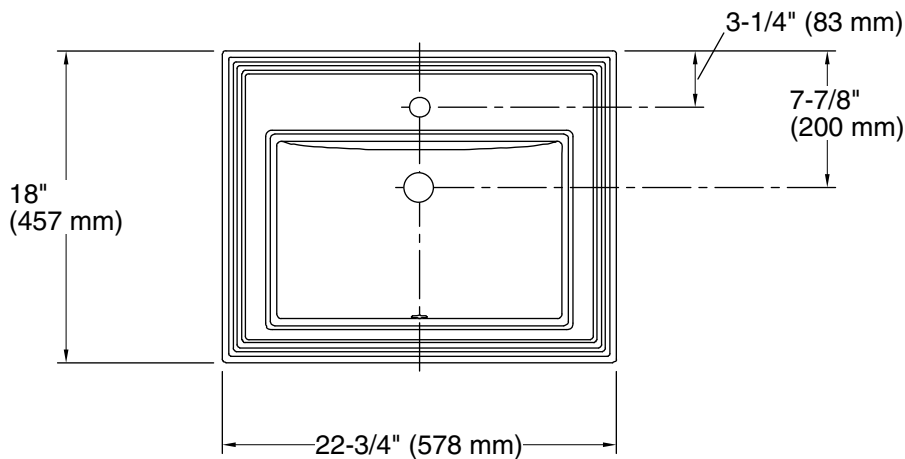

### Technical Information

All product dimensions are nominal.

Bowl configuration:	Single
Bowl area (Only):	Length: 17" (432 mm) Width: 10" (254 mm) Water depth: 5" (127 mm)
Number of deck holes:	1
Faucet hole(s):	1-3/8" (35 mm)
Drain hole:	1-3/4" (44 mm)
Template:	1003676, required, included