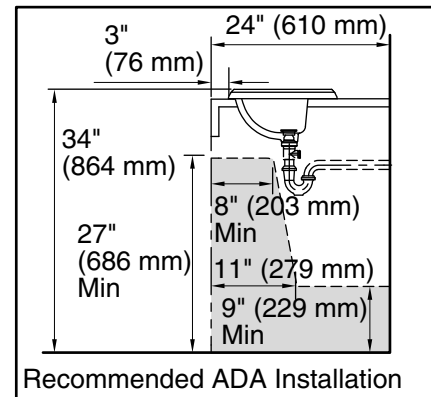

### Technical Information

All product dimensions are nominal.

Bowl configuration:	Single
Bowl area (Only):	Length: 17" (432 mm) Width: 10" (254 mm) Water depth: 5" (127 mm)
Number of deck holes:	1
Faucet hole(s):	1-3/8" (35 mm)
Drain hole:	1-3/4" (44 mm)
Template:	1003676, required, included