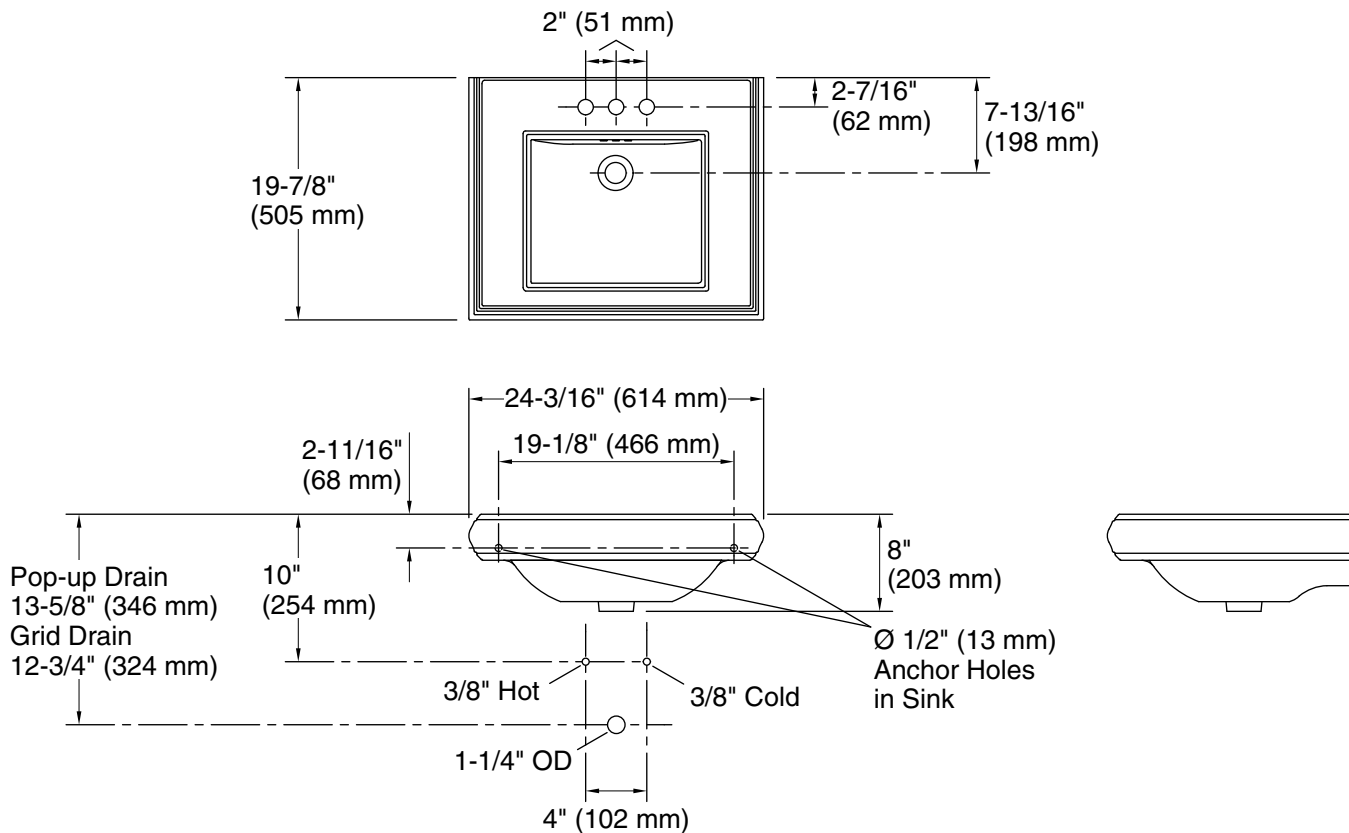

### Technical Information

All product dimensions are nominal.

Bowl configuration:	Single
Center(s):	4
Bowl area:	Length: 15" (381 mm) Width: 13" (330 mm) Water depth: 4-1/2" (114 mm)
With overflow:	Yes
Number of deck holes:	3
Faucet hole spacing:	4" (102 mm)
Faucet hole(s):	1-1/4" (32 mm)
Drain hole:	1-3/4" (44 mm)