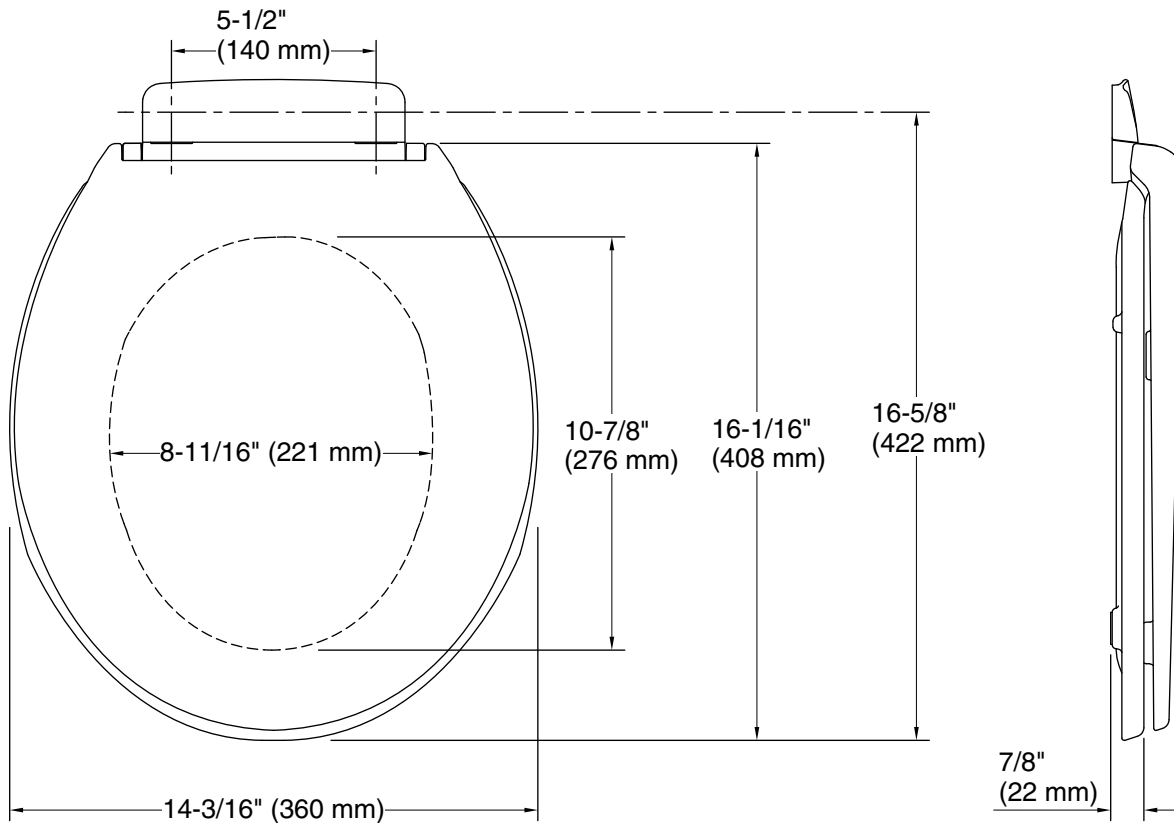

**Highline®**  
Quiet-Close™ round-front toilet seat  
**K-22204**

**Features**

- Quiet-Close™ elongated lid and seat prevents slamming
- Grip-Tight bumpers hold seat firmly in place
- Single-hinge cover simplifies cleaning
- Quick-Attach® hardware for fast and secure installation
- Color-matched plastic hinges
- Fits most round-front toilets

### Technical Information

All product dimensions are nominal.

Seat shape type: Round-front  
Seat front type: Closed-front  
Seat-mounting holes: 5-1/2" (140 mm)