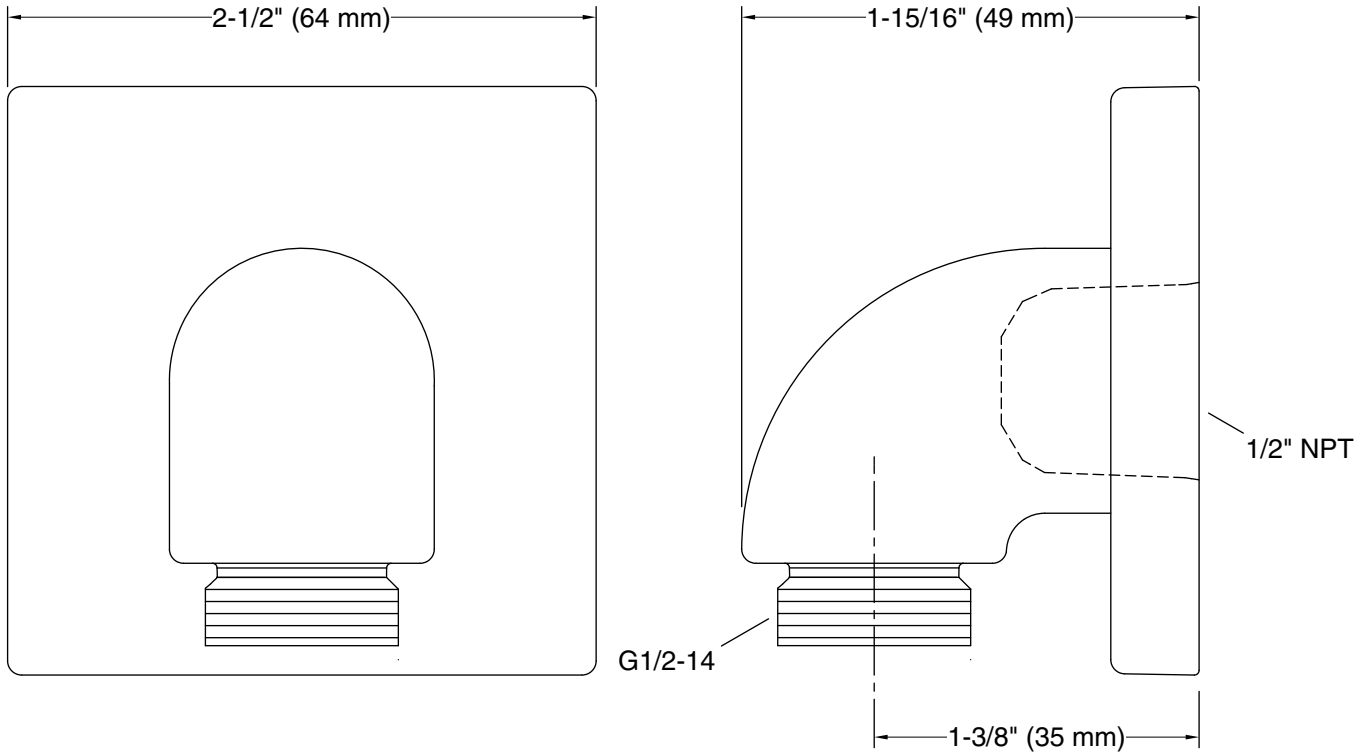

Features

- For use with a handshower and hose (sold separately)
- Coordinates with Loure faucets, accessories, and showering components to complete your bathroom
- Includes check valve for backflow prevention

Technical Information

All product dimensions are nominal.

Drain included: No

Notes

Install this product according to the installation instructions.