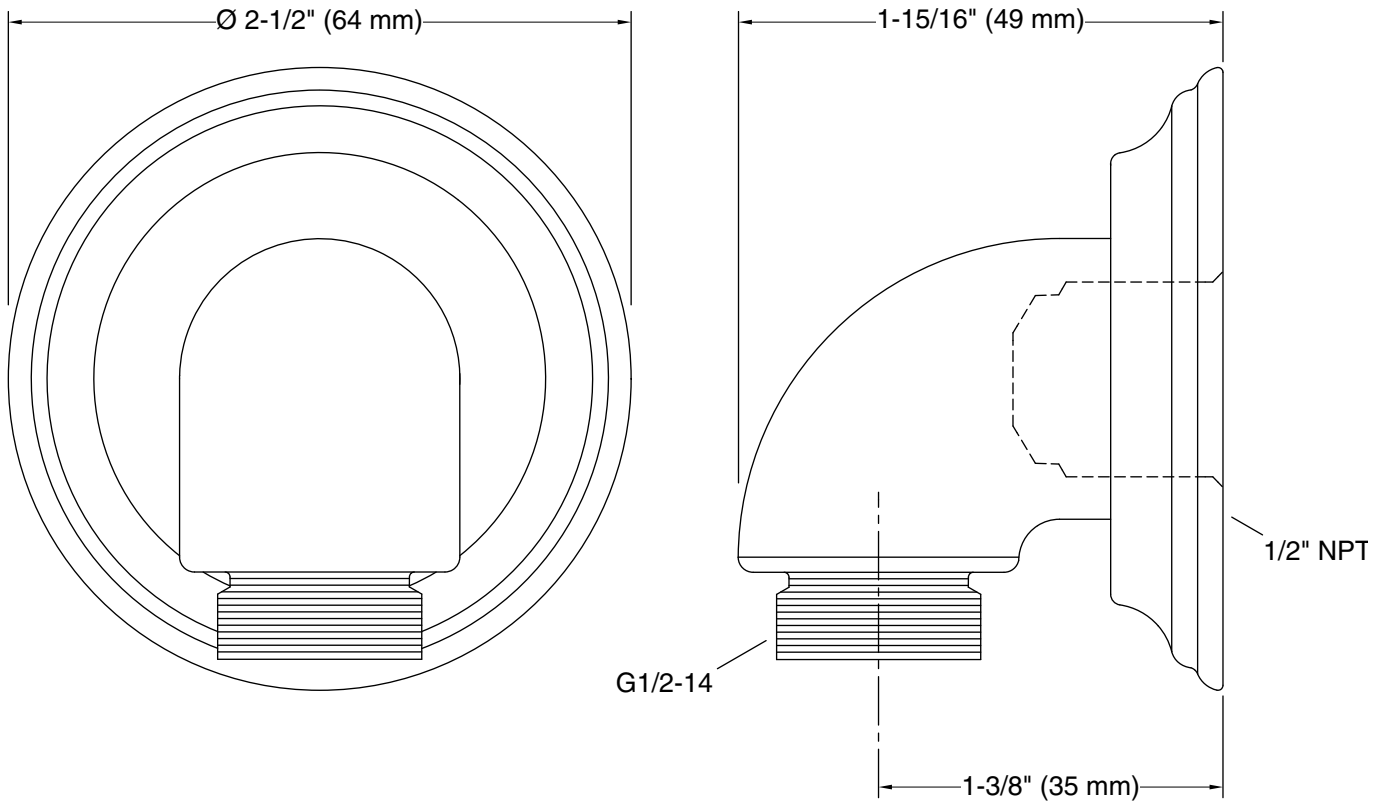

Features

- For use with a handshower and hose (sold separately)
- Includes check valve for backflow prevention
- Coordinates with Bancroft and Devonshire faucets and accessories

Material

- Brass
- KOHLER® finishes resist corrosion and tarnishing

Technical Information

All product dimensions are nominal.

Notes

Install this product according to the installation instructions.