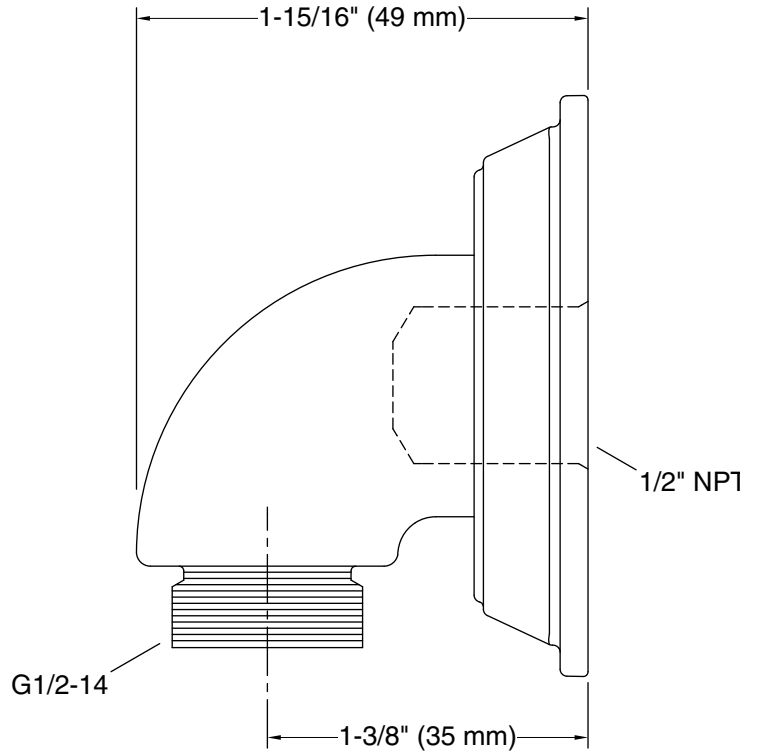

Technical Information

All product dimensions are nominal.

Notes

Install this product according to the installation instructions.