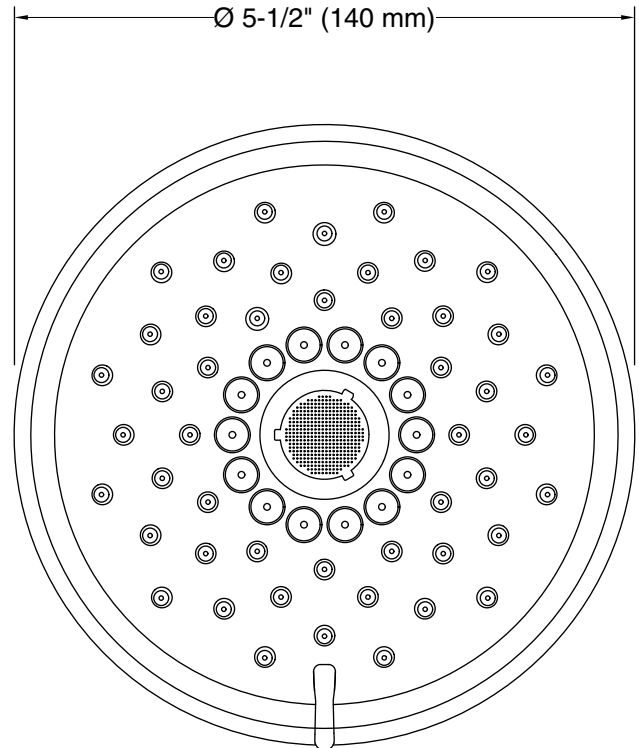

Features

- Multifunction showerhead and handshower each have advanced spray engines to provide three experiences: full coverage, pulsating massage, and silk spray
- Full coverage spray produces an encompassing spray ideal for everyday use
- Pulsating massage spray targets sore muscles to ease away aches and pains
- Silk spray releases a dense, luxurious spray ideal for rinsing
- Thumb tab allows for a smooth transition between sprays
- MasterClean™ sprayface features an easy-to-clean surface that withstands mineral buildup and maximizes spray performance
- 2.5 gpm (9.5 lpm) maximum flow rate
- Coordinates with Purist®, Stillness®, and Composed® faucets and accessories

Material

- KOHLER® finishes resist corrosion and tarnishing

Installation

- Shower arm and flange sold separately
- 1/2"-14 NPT connection.
- Wall-mount

Recommended Products/Accessories

K-7397 Shower Arm and Flange
K-7395 Shower Arm and Flange
K-933 Shower Arm and Flange
K-23723 Faucet cleaner

Technical Information

All product dimensions are nominal.

Handshower:

Rated maximum flow: 2.5 gal/min (9.5 l/min)

Showerhead/Body Spray:

Rated maximum flow: 2.5 gal/min (9.5 l/min)

Notes

Install this product according to the installation instructions.