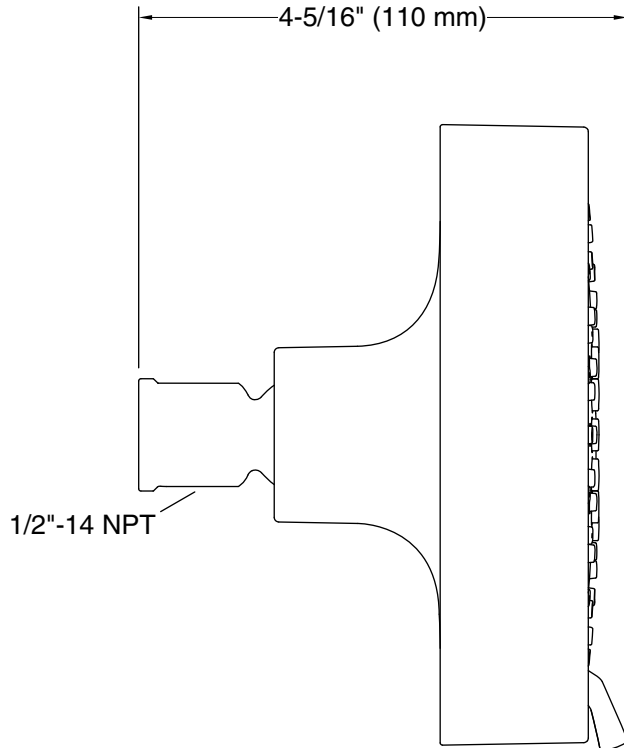

Material

- KOHLER® finishes resist corrosion and tarnishing

Installation

- Shower arm and flange sold separately
- 1/2"-14 NPT connection.
- Wall-mount

Recommended Products/Accessories

K-7397 Shower Arm and Flange
K-7395 Shower Arm and Flange
K-933 Shower Arm and Flange
K-23723 Faucet cleaner

Technical Information

All product dimensions are nominal.

Handshower:

Rated maximum flow: 2.5 gal/min (9.5 l/min)

Showerhead/Body Spray:

Rated maximum flow: 2.5 gal/min (9.5 l/min)

Notes

Install this product according to the installation instructions.