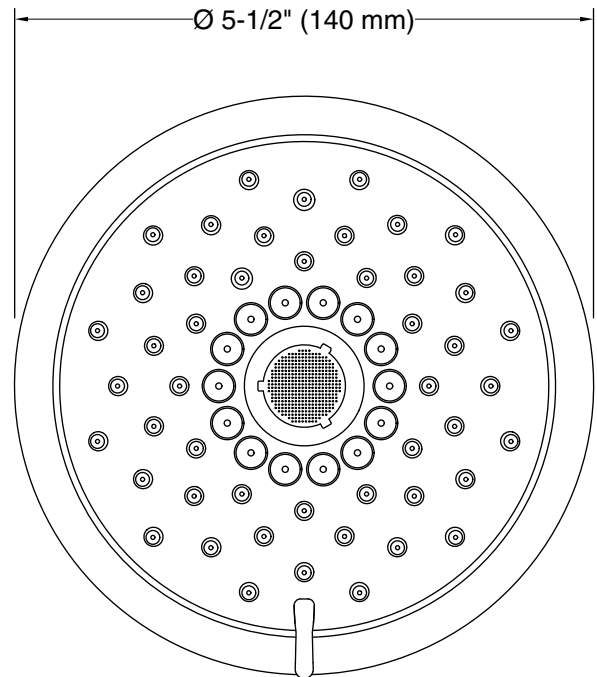

Technical Information

All product dimensions are nominal.

Handshower:

Rated maximum flow: 2.5 gal/min (9.5 l/min)

Showerhead/Body Spray:

Rated maximum flow: 2.5 gal/min (9.5 l/min)

Notes

Install this product according to the installation instructions.