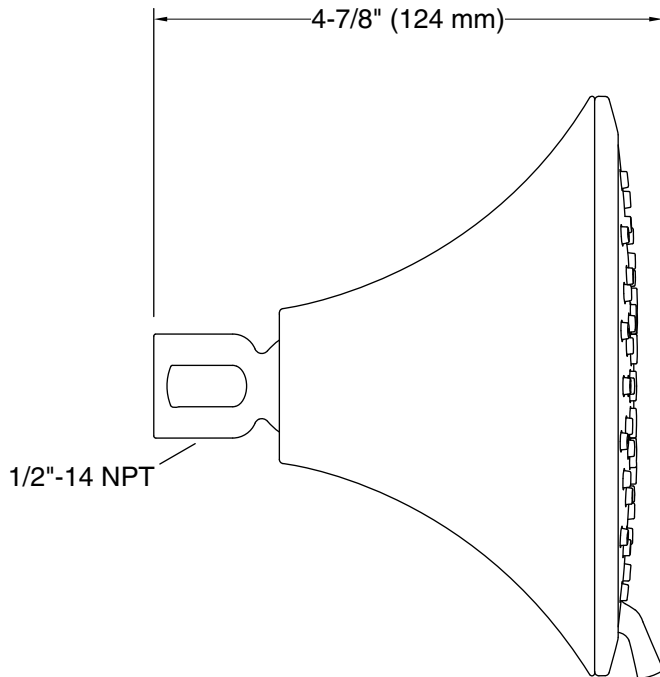

Technical Information

All product dimensions are nominal.

Handshower:

Rated maximum flow: 2.5 gal/min (9.5 l/min)

Showerhead/Body Spray:

Rated maximum flow: 2.5 gal/min (9.5 l/min)

Notes

Install this product according to the installation instructions.