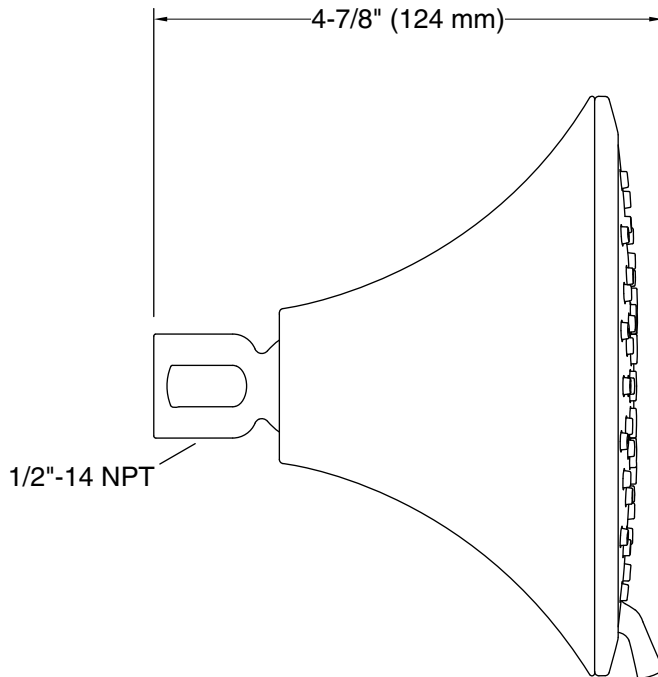

### Installation

- Shower arm and flange sold separately
- 1/2"-14 NPT connection.
- Wall-mount

### Technical Information

All product dimensions are nominal.