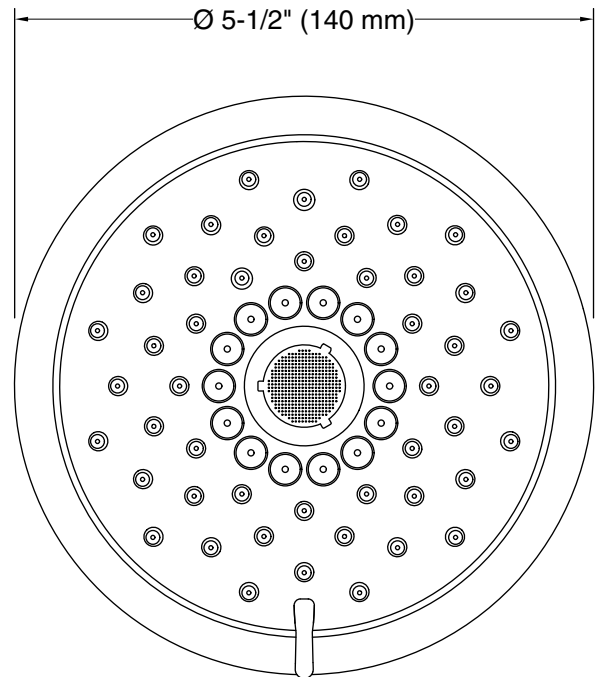

### Installation

- Shower arm and flange sold separately
- 1/2"-14 NPT connection.
- Wall-mount

### Technical Information

All product dimensions are nominal.